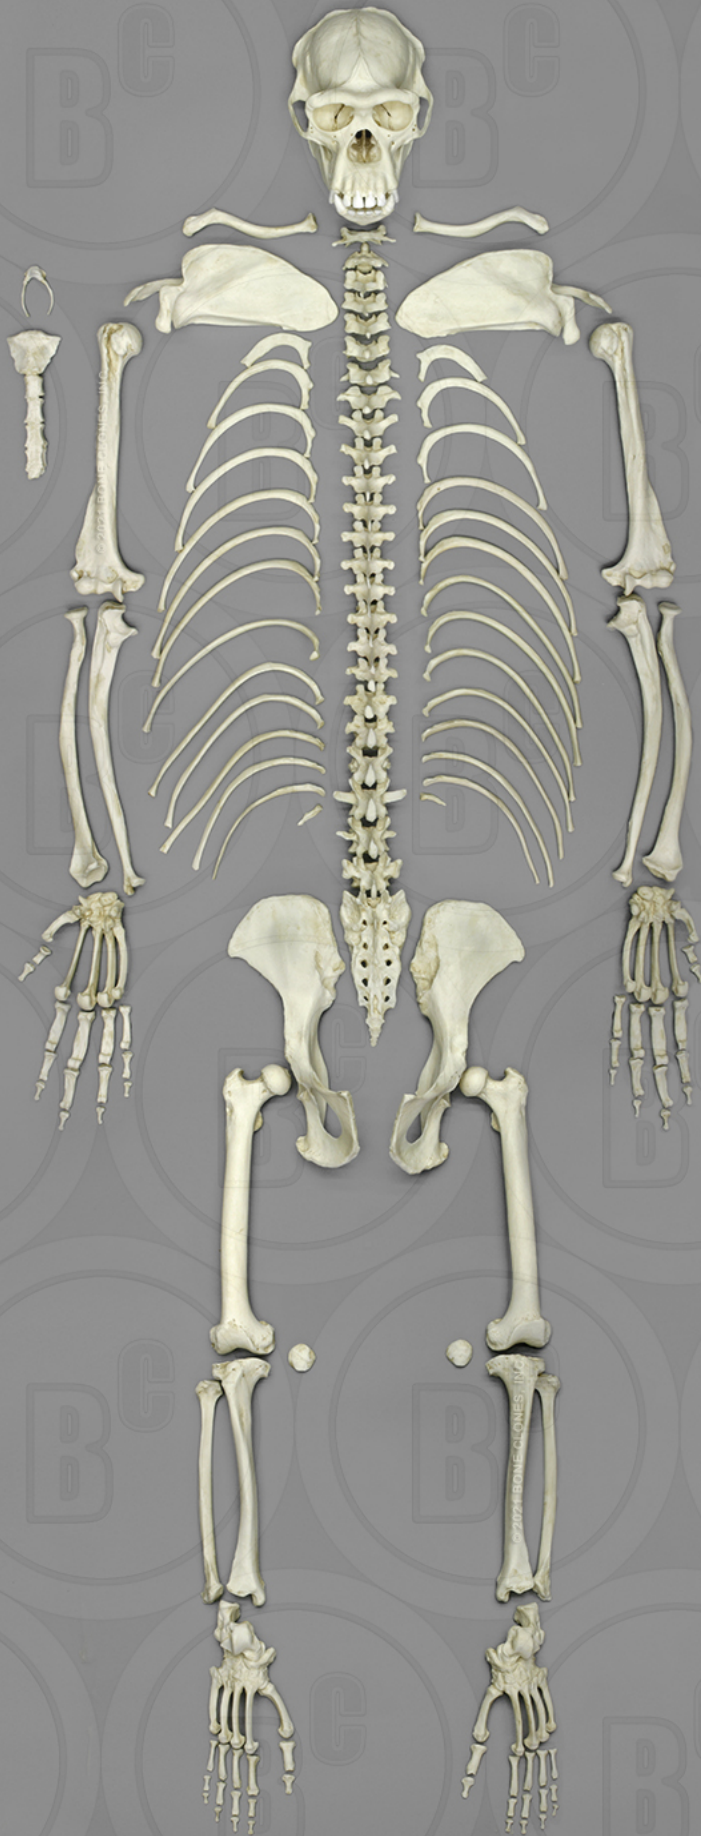

**SC-003-D - Chimpanzee Skeleton,
Disarticulated**
Order code: **4007.SC003D**

Information about product price on demand

Parameters

Quantitative unit

ks

Our disarticulated version of the chimpanzee skeleton. The powerful arms of the chimpanzee are longer than its legs. The chimpanzee pelvis and femur are built to navigate across ground in a quadrupedal knuckle-walking movement. While chimpanzees are able to stand upright and walk for a short distance, the shape of the pelvis and positioning of the attached muscles cause the chimp to sway from side to side in an inefficient bipedal gait.