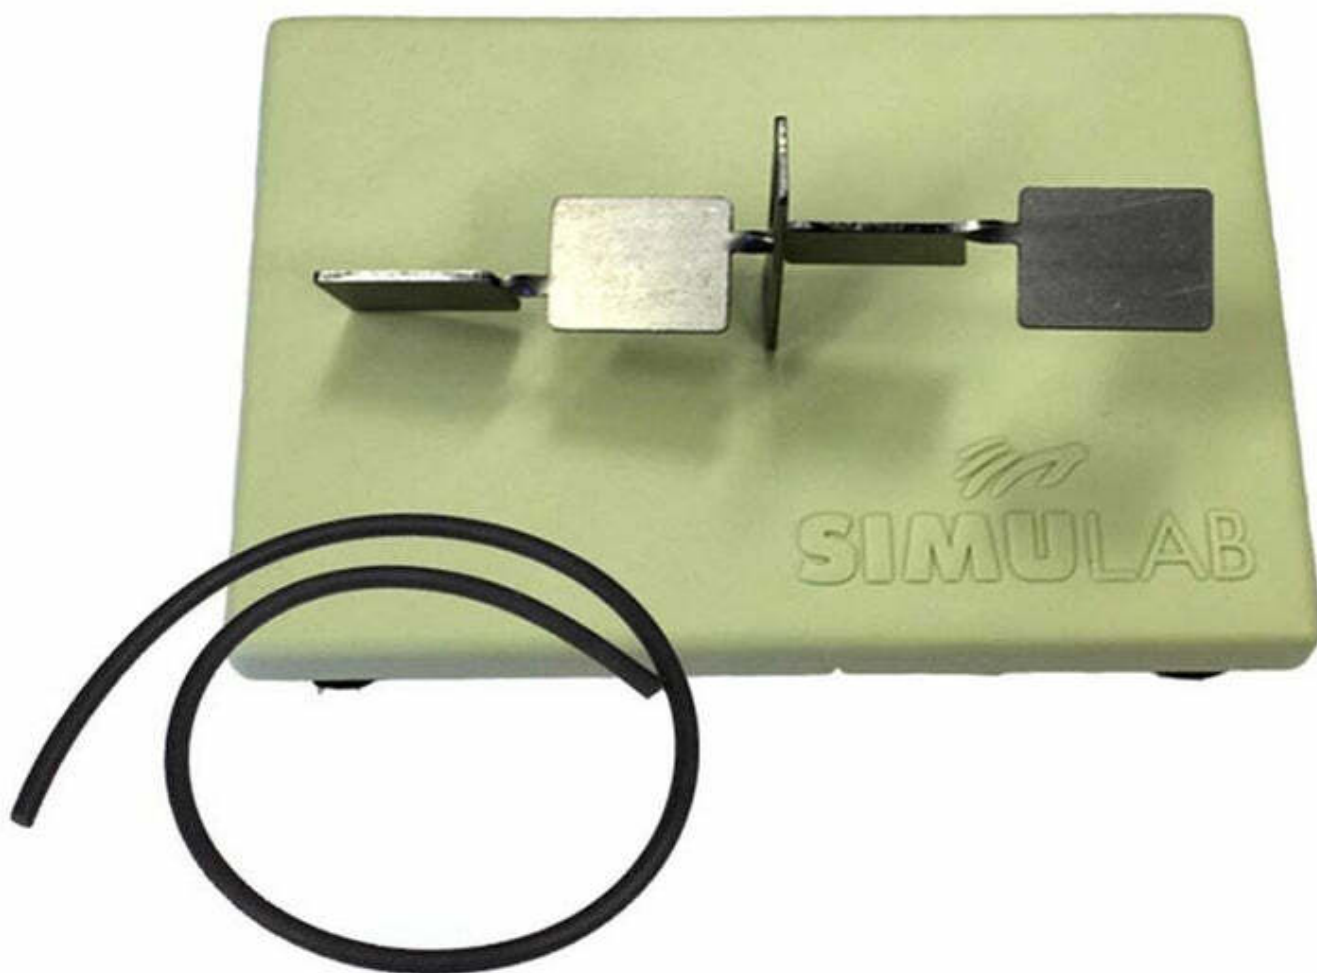

KRT-10 - Key and Rope Trainer
Order code: **4129.KRT10**

Information about product price on demand

Parameters

Quantitative unit

ks

The Key and Rope Trainer develops 3D to 2D orientation skills, ambidexterity, and working through unnatural wrist rotations.

Use with any of Simulab's Laparoscopic Trainers, BOSS Trainer (Basic Open Surgical Skills), or secure to table for the classroom, clinic, home, or office use.

Skills:

- Hand-eye coordination
- Dexterity with laparoscopic instruments