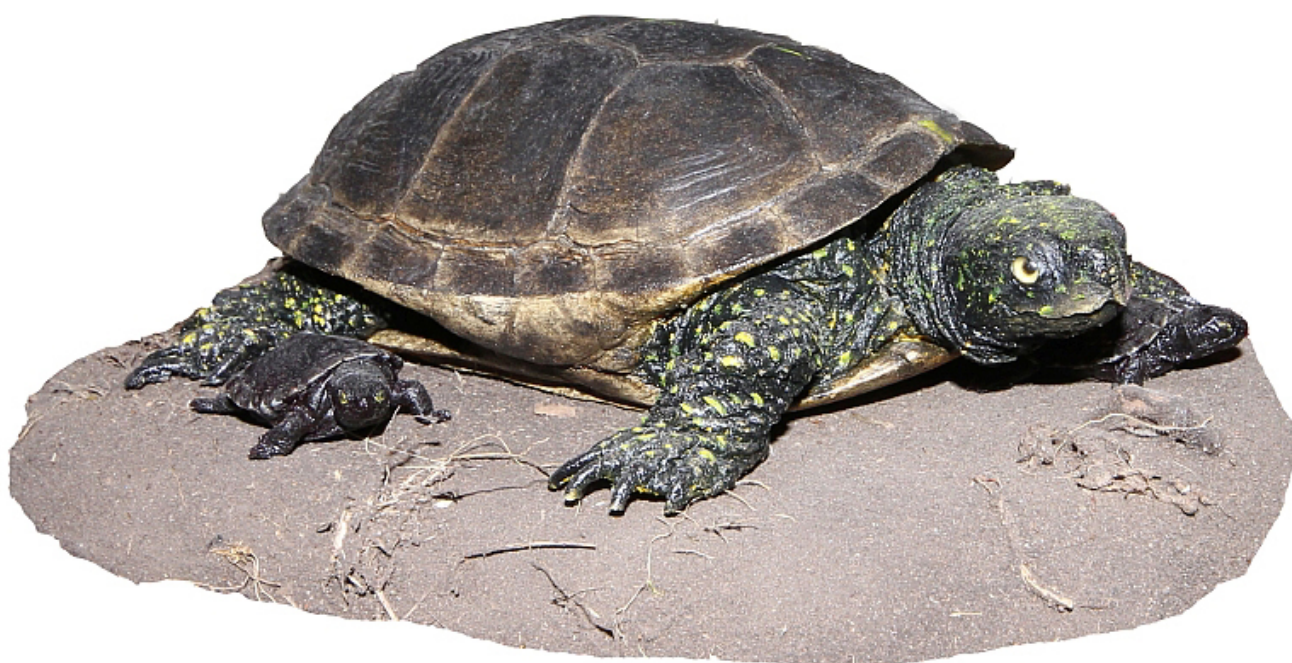

**European pond turtle - plastic  
model**

Order code: **5008.KUB113**

Information about product price on demand

Parameters

Animal species

Amphibians and Reptiles

Quantitative unit

ks

Plastic models of amphibians and reptiles on wooden stand with description. Very precise processing created by professional preparers. Highly realistic replica.