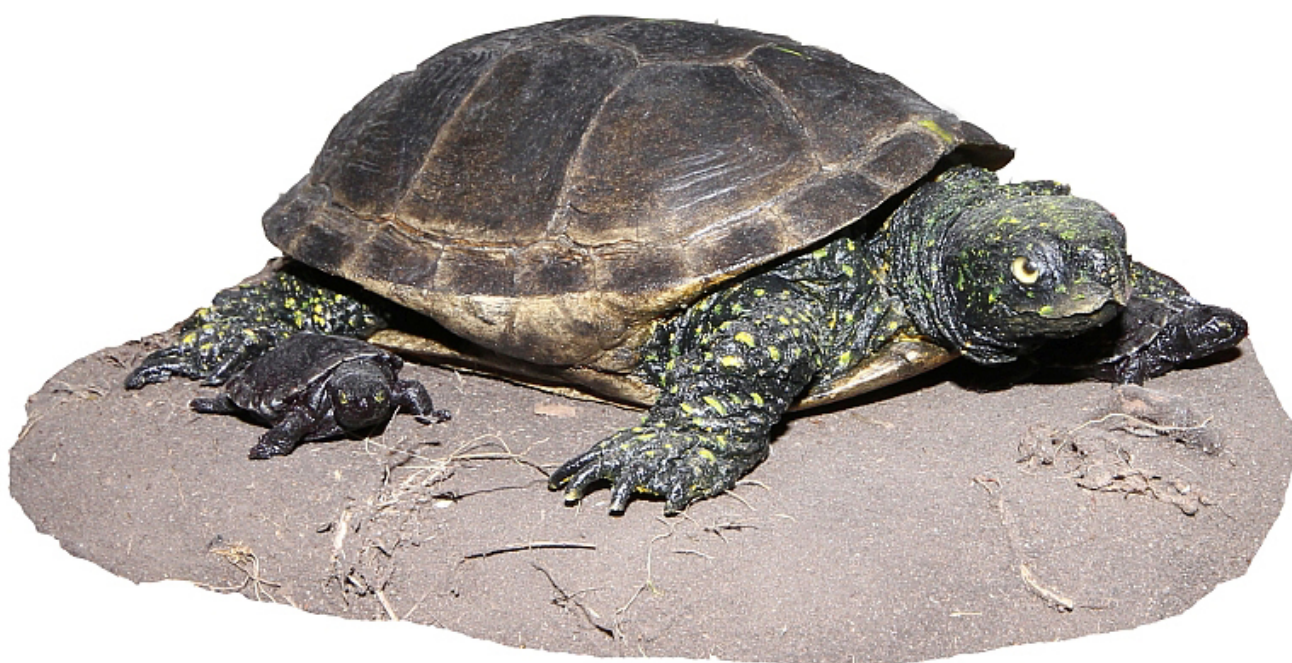

**European pond turtle - plastic
model**

Order code: **5008.KUB113**

Information about product price on demand

Parameters

Animal species

Amphibians and Reptiles

Quantitative unit

ks

Plastic models of amphibians and reptiles on wooden stand with description. Very precise processing created by professional preparers. Highly realistic replica.