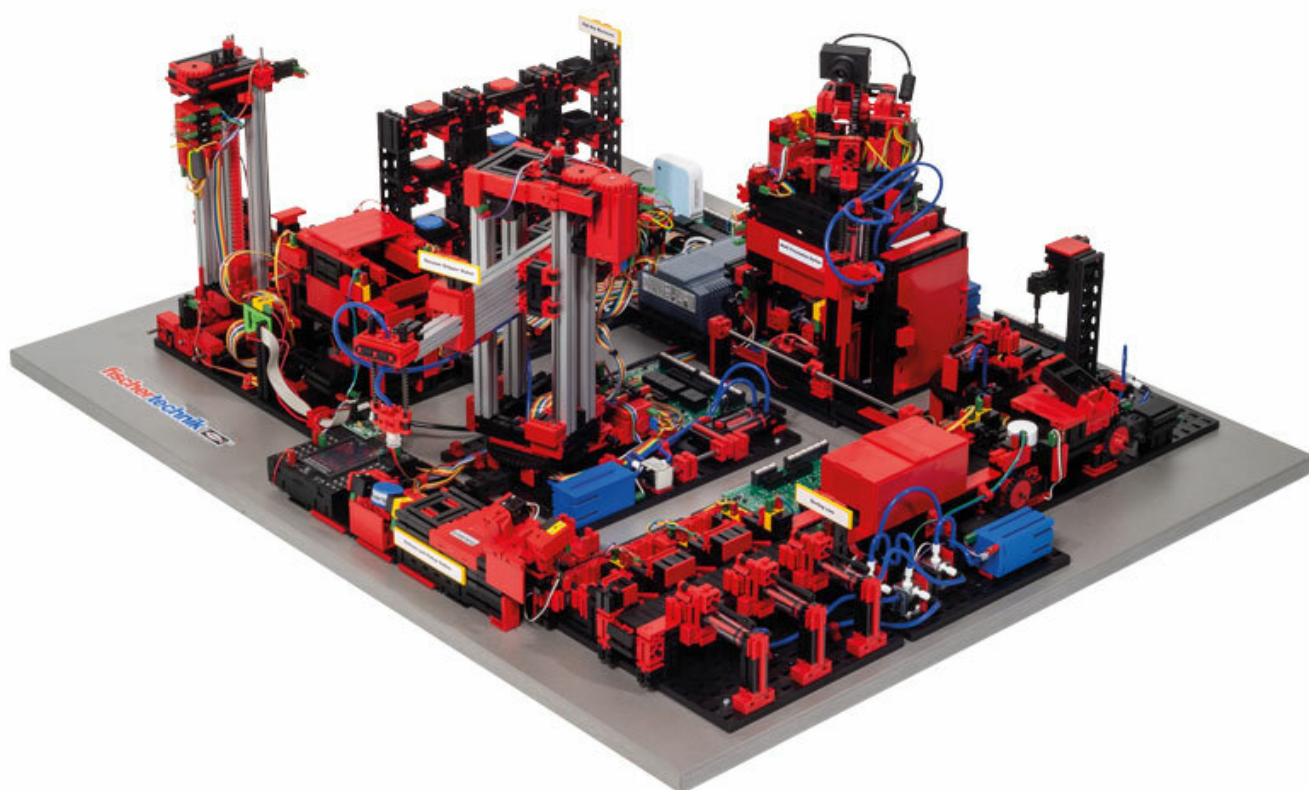

**554868 - Training Factory Industry
4.0 24V - Education**
Order code: **5503.554868**

Information about product price on demand

Parameters

By age and focus

Industry

Quantitative unit

ks

Advantages:

- Enables in-depth learning through haptic comprehension on a realistic production image
- Digital traceability through NFC/RFID, remote monitoring via camera, sensor applications
- Integrated cloud connection with dashboard, control via smart devices, own cloud and dashboard can be integrated, Raspberry Pi 4 with Node-RED interface
- Communication via OPC-UA and MQTT
- Including completely written PLC program as ST (structured text)