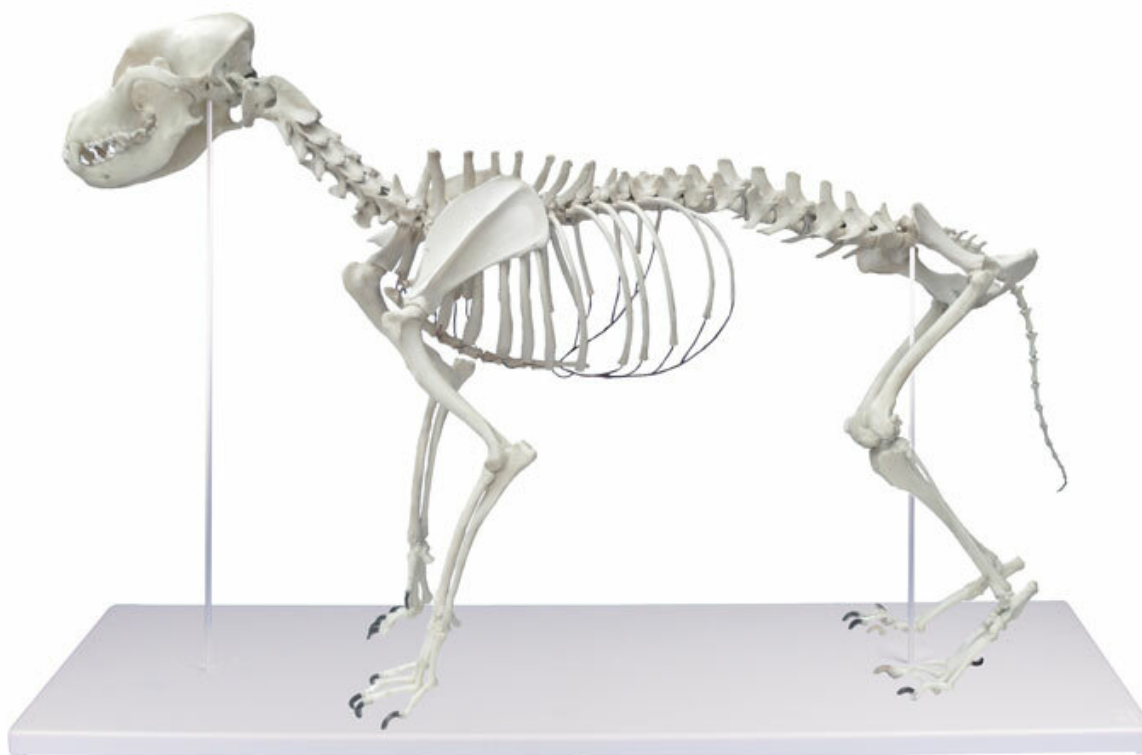

VET1700 - DOG SKELETON, LIFE SIZE

Order code: **4003.VET1700**

Cena bez DPH

304,00 Eur

Price with VAT

367,84 Eur

Parameters

Quantitative unit

ks

Actual cast of the skeleton of a medium-size crossbreed dog with about 45cm shoulder height. The spine is not moveable, tail is removable. The legs can be moved and removed, perfect for use in courses and further education. The lower jaw is movable mounted, the teeth are represented naturally.

Model size without base: 90 x 16 x 65 cm