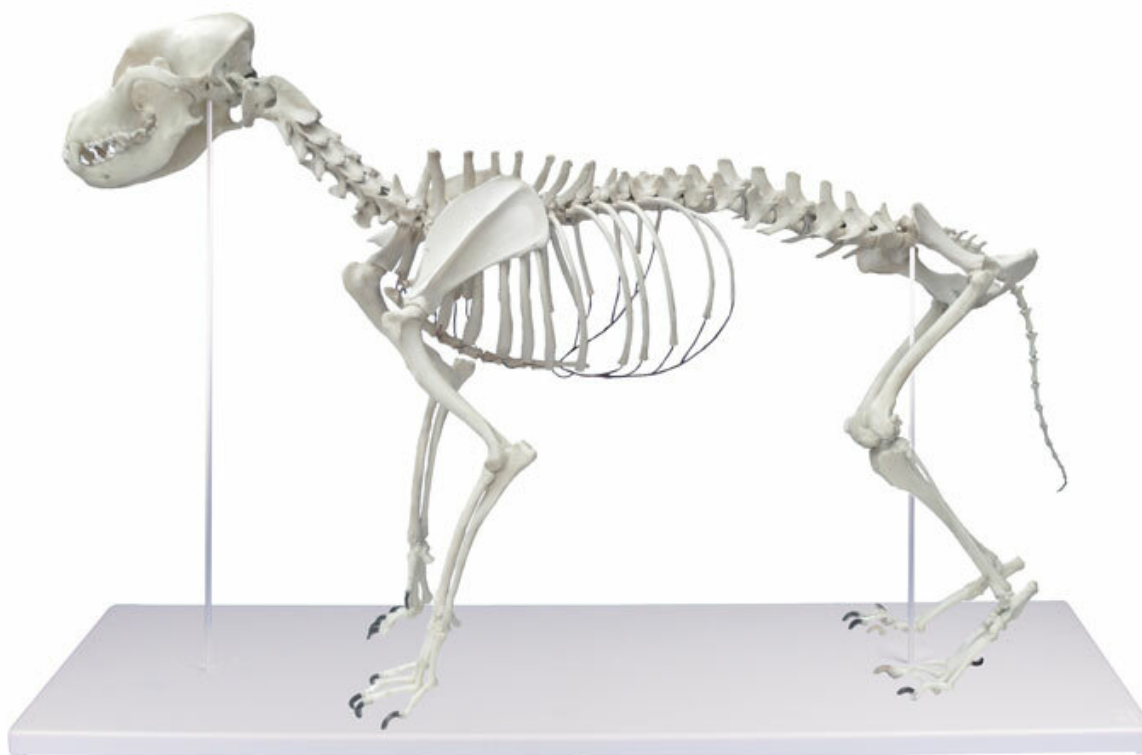

**VET1700 - DOG SKELETON, LIFE  
SIZE**

Order code: **4003.VET1700**

Cena bez DPH

304,00 Eur

Price with VAT

367,84 Eur

Parameters

Quantitative unit

ks

Actual cast of the skeleton of a medium-size crossbreed dog with about 45cm shoulder height. The spine is not moveable, tail is removable. The legs can be moved and removed, perfect for use in courses and further education. The lower jaw is movable mounted, the teeth are represented naturally.

Model size without base: 90 x 16 x 65 cm