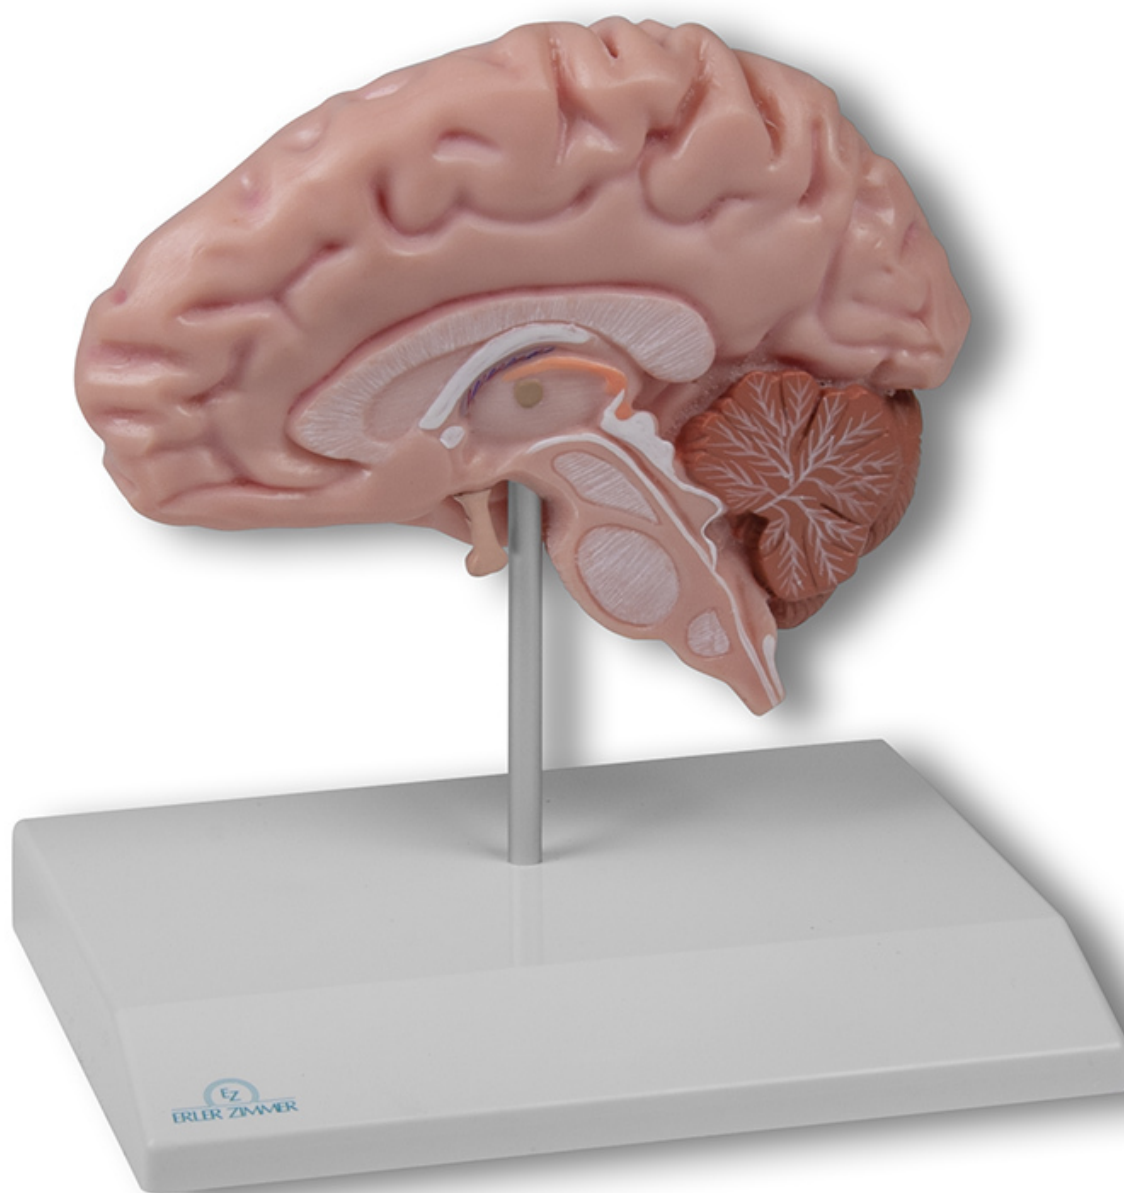

**C915 - ANATOMICAL BRAIN HALF,
LIFE-SIZE**

Order code: **4003.C915**

Cena bez DPH

68,20 Eur

Price with VAT

82,52 Eur

Parameters

Head, brain, nervous system - filter

Brain

Quantitative unit

ks

This life-sized brain model is carefully painted in realistic color depicting the major anatomy of the brain. This model fits perfectly in our skull models ref.no. 4500, 4505, 4508, 4509, 4512, 4514, 4701 and 4708 and the falx cerebri model ref.no. C925.