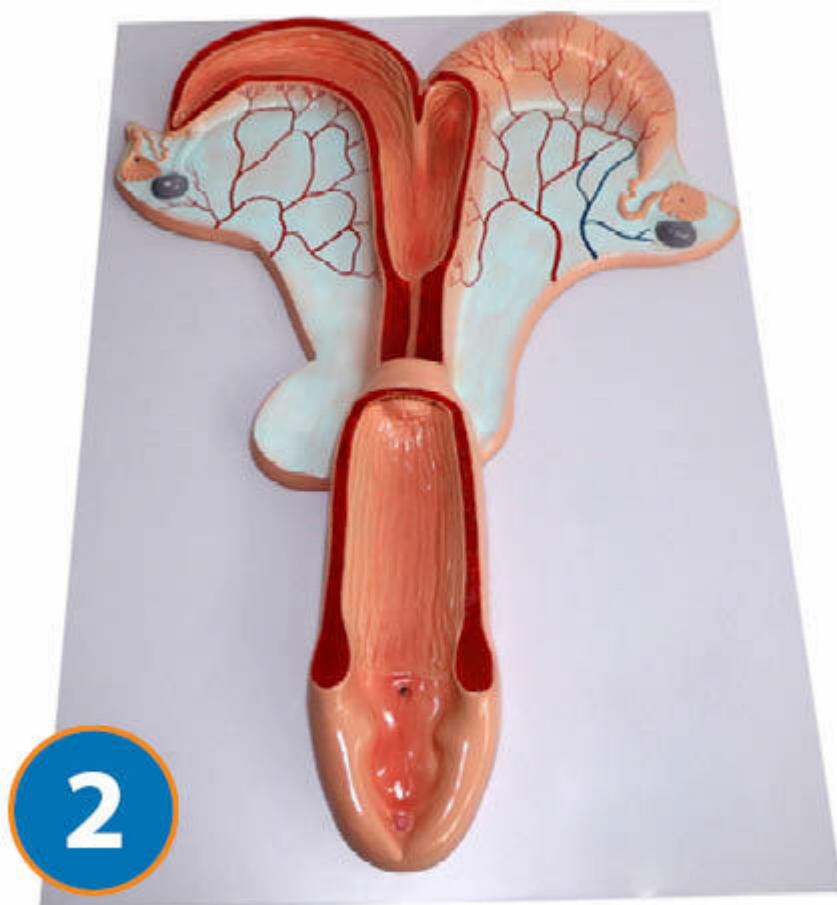

Horse Uterus Model
Order code: **4102.43010501**

Cena bez DPH

507,00 Eur

Price with VAT

613,47 Eur

Parameters

Animal species

Mammals

Quantitative unit

ks

The Horse Uterus Model is a life-sized replica of an equine reproductive system. It features true-to-life details of internal and external structures, and comes with curriculum, student activities and presentation slides.