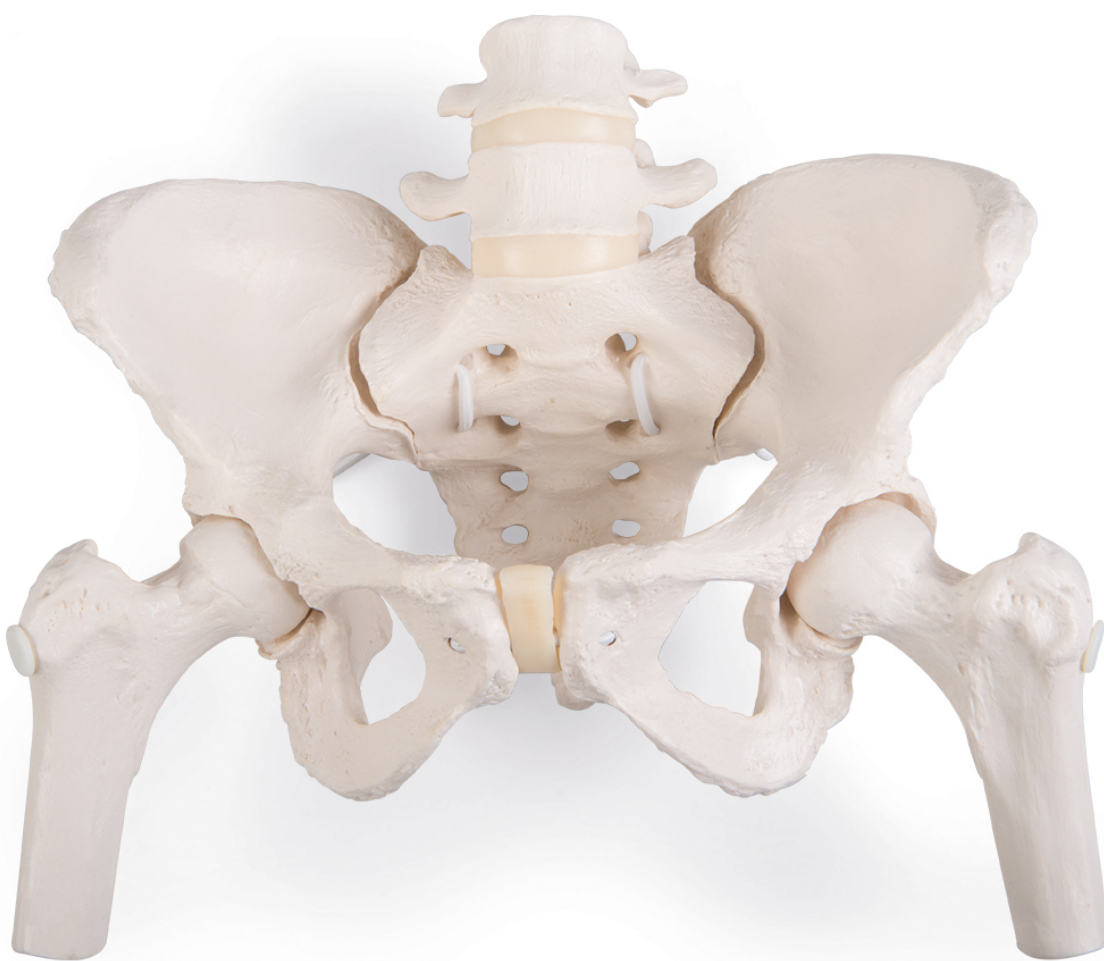

**A62/1 - Flexible Female Pelvis with  
Femur Heads**

Order code: **4004.1019865**

Cena bez DPH

111,60 Eur

Price with VAT

135,04 Eur

Parameters

Bones - filter

Quantitative unit

Pelvis

ks

Our new "Bungee" pelvic bone models are naturally cast from a female pelvis. All the pelvic bones are flexibly mounted and can be easily disassembled.

Available with or without femur heads, these models perfectly demonstrate the articulation of the pelvic joints. Highly suitable for patient education as well as being a useful learning tool for midwives and in the areas of Obstetrics, Gynaecology and Orthopaedics.