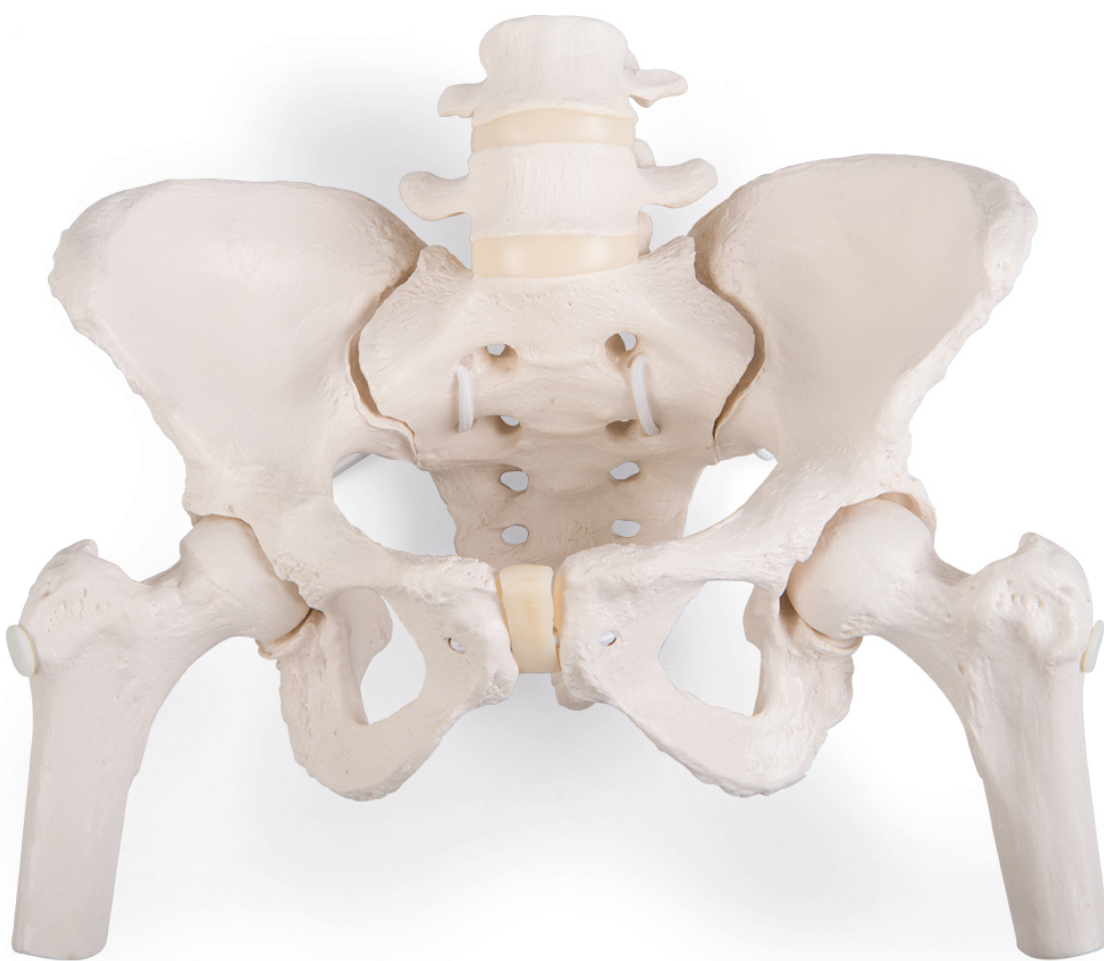

**A62/1 - Flexible Female Pelvis with
Femur Heads**

Order code: **4004.1019865**

Cena bez DPH

111,60 Eur

Price with VAT

135,04 Eur

Parameters

Bones - filter

Quantitative unit

Pelvis

ks

Our new "Bungee" pelvic bone models are naturally cast from a female pelvis. All the pelvic bones are flexibly mounted and can be easily disassembled.

Available with or without femur heads, these models perfectly demonstrate the articulation of the pelvic joints. Highly suitable for patient education as well as being a useful learning tool for midwives and in the areas of Obstetrics, Gynaecology and Orthopaedics.