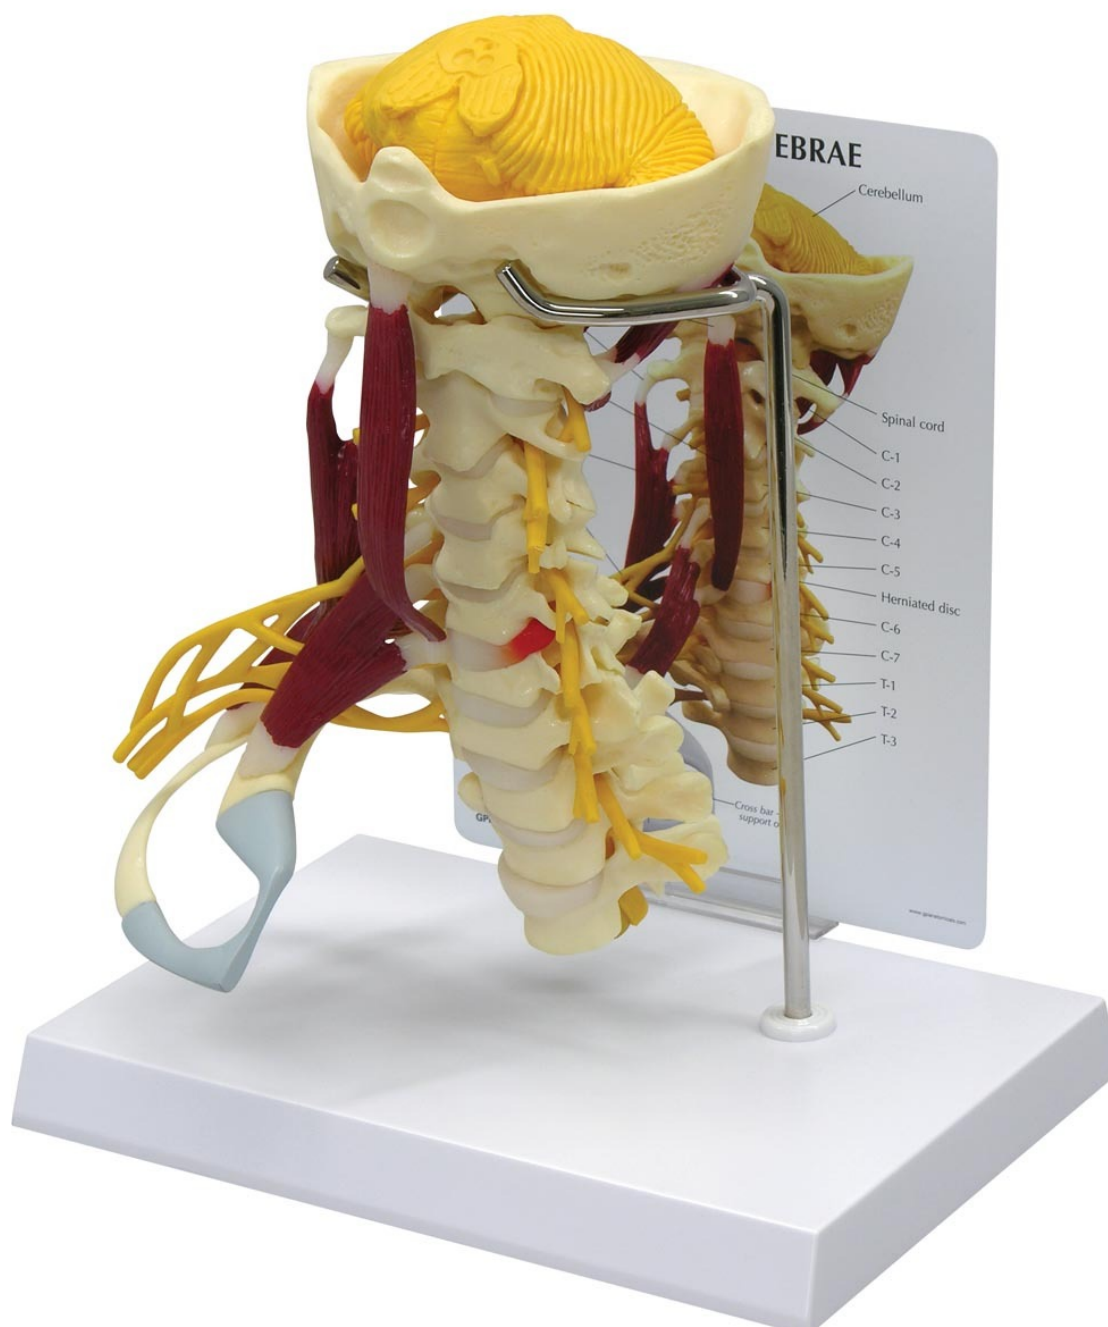

W47853 - Deluxe Muscled Cervical Spine

Order code: **4004.1019511**

Cena bez DPH

314,00 Eur

Price with VAT

379,94 Eur

Parameters

Bones - filter

Quantitative unit

Vertebrae

ks

The Deluxe muscled Cervical Spine is a full size model features brain stem, occipital bone, atlas and axis through C7, with herniated disc, T1 and T3. This model has a soft cerebellum and full nerve with right side brachial plexus. Muscles include suboccipital triangle, longus capitis, levator scapulae, scalenus medius posterior and anterior. The right first and second ribs are also featured and include cartilage.