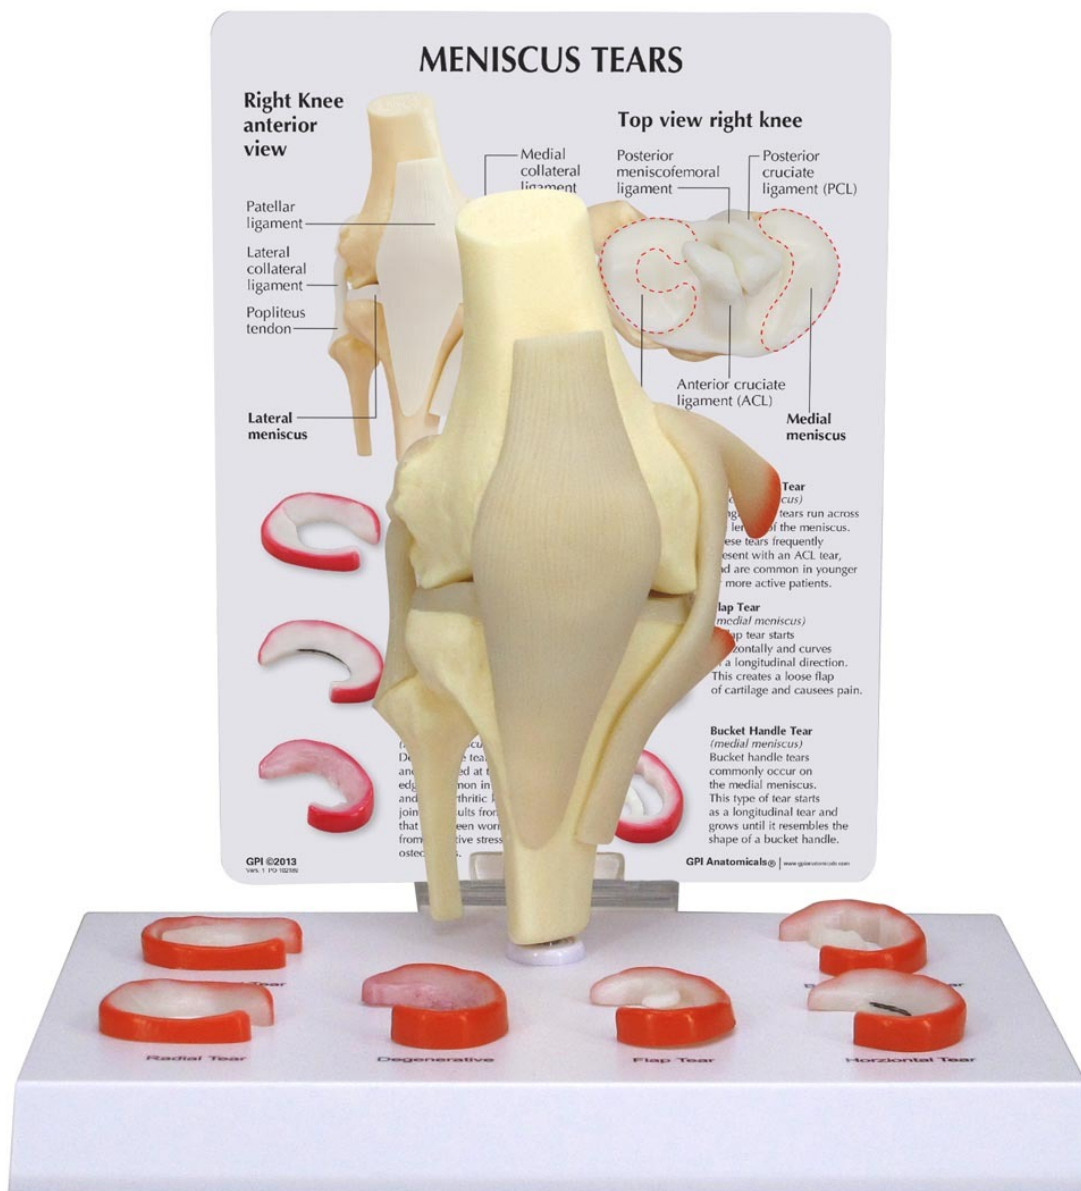

**1019500 - Meniscus Knee Model
 with 6 Tears**
 Order code: **4004.1019500**

Cena bez DPH
 Price with VAT

154,40 Eur
 186,82 Eur

Parameters

Bones - filter

Joints

Quantitative unit

ks

Full size normal right knee model demonstrating common meniscus tears. Condition shown includes: horizontal tear, flap tear, bucket handle, degenerative tear, radial tear, longitudinal tear.