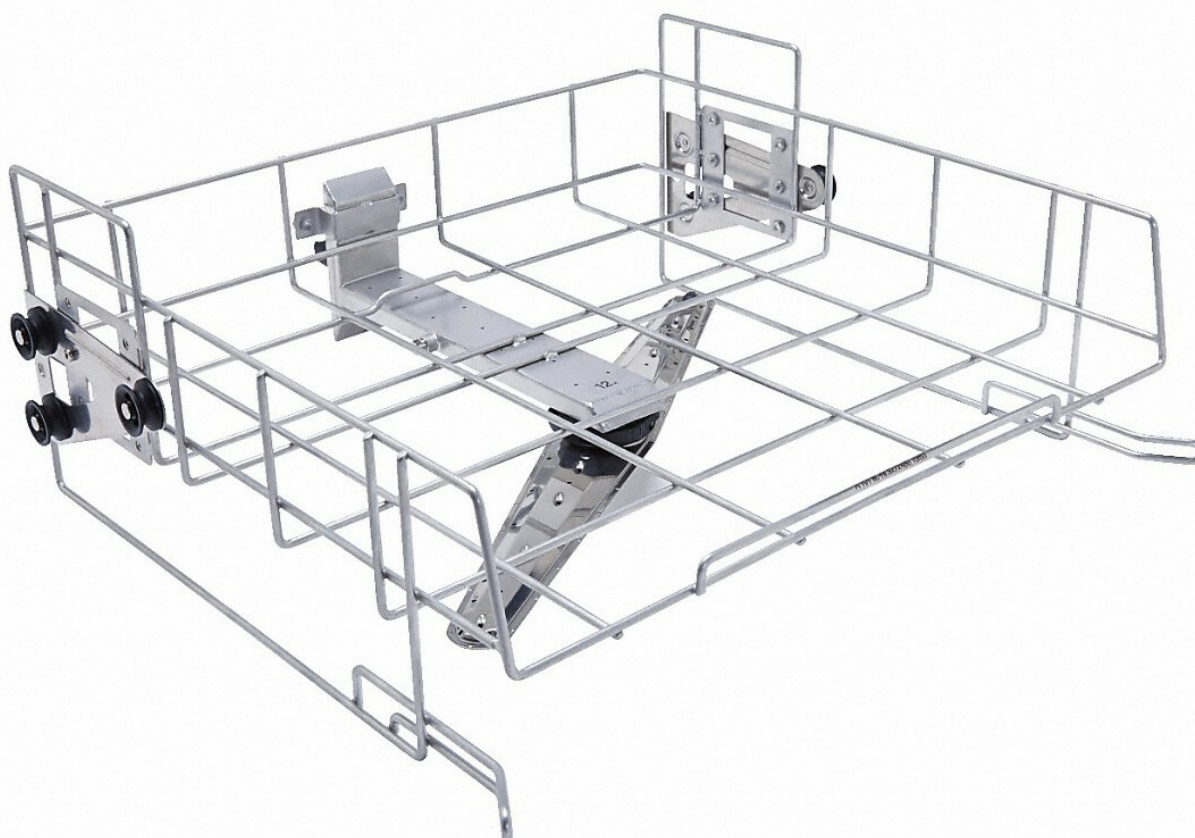

A 101 Upper basket Miele
Order code: **1201.MIE69610100**

Information about product price on demand

Parameters

Quantitative unit

ks

- Vertical clearance 160 +/- 30 mm, width 475 mm, depth 443 mm
- With integrated spray arm

Product details - A 101

Machine/accessory categorisation

PG 8562	•
PG 8582	•
PG 8582 CD	•
PG 8504	•
PG 8583	•
PG 8583 CD	•
PG 8592	•
PG 8593	•

Product category

Carrier/basket carrier	•
Upper basket	•

Product properties

Material	Stainless steel
Colour	Stainless steel

Area of application

Reprocessing laboratory glassware	•
Reprocessing GYN instruments	•
Reprocessing ENT instruments	•
Reprocessing basins	•
Reprocessing kidney dishes	•
Reprocessing OP instruments	•
Reprocessing of different utensils	•

Dimensions and weight

External dimensions, height in mm	206
External dimensions, width in mm	528
External dimensions, depth in mm	527
Net weight in kg	3.00