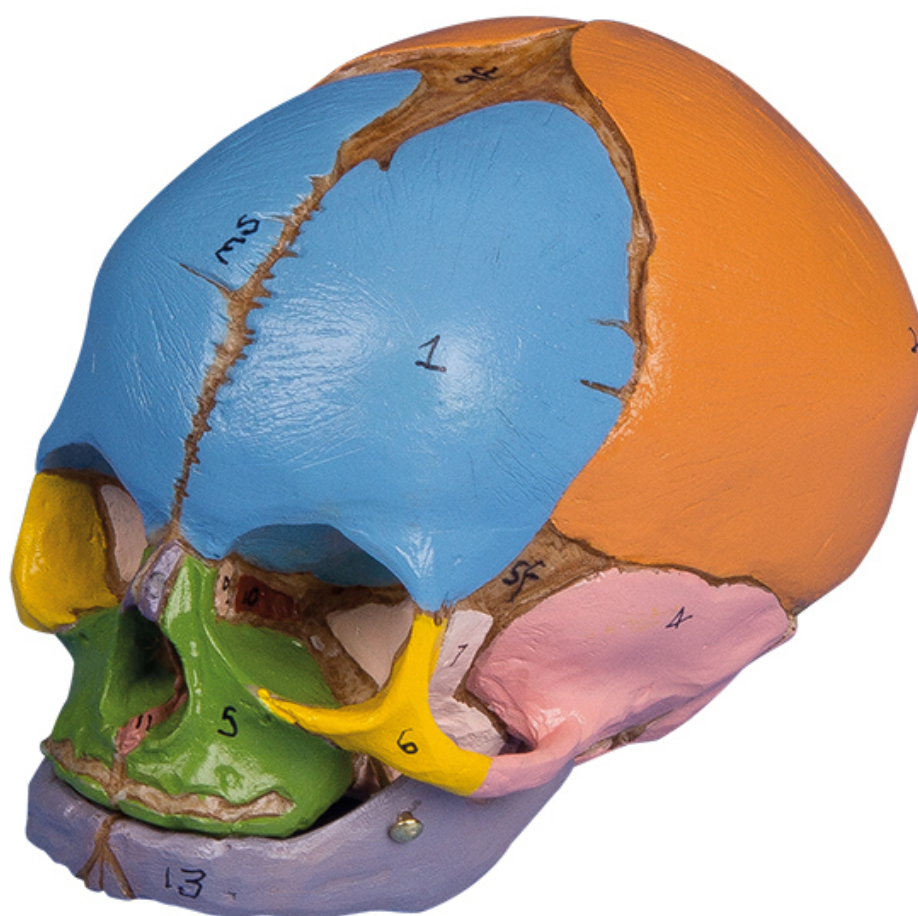

**4518 - Didactic Foetal Skull, 38.
week**

Order code: **4003.4518**

Cena bez DPH

307,00 Eur

Price with VAT

371,47 Eur

Parameters

Bones - filter

Skulls

Quantitative unit

ks

A very realistic model of a 38-week foetal skull manufactured from our unique bone-like material. The separate skull bones are clearly shown and meticulous moulding distinguishes such detail as sutures, fontanelles and the external auditory meatus. The main bones of the

skull coloured for easy identification. Supplied with key card.