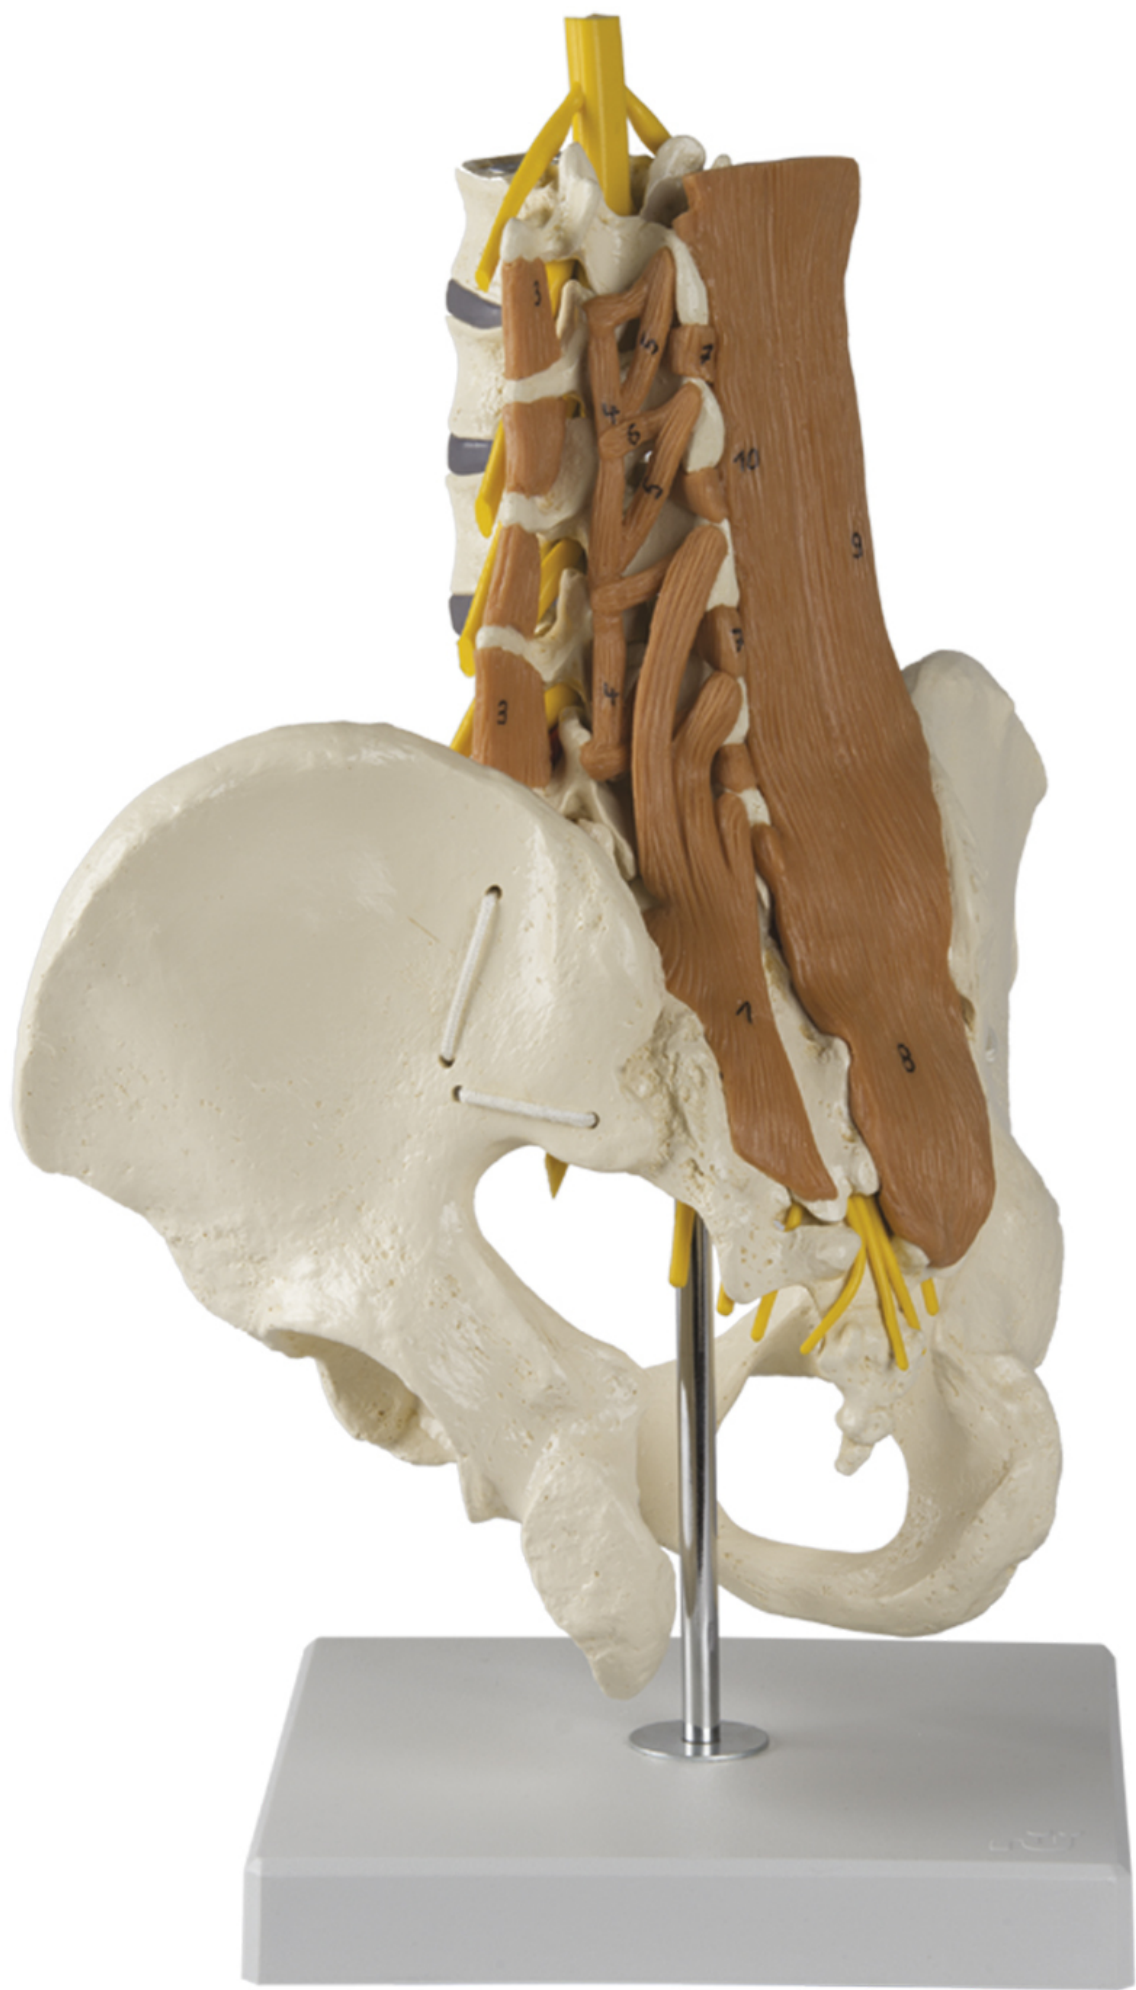

**4050 - Pelvis, lumbar spine and
lumbar muscles**
Order code: **4003.4050**

Cena bez DPH

318,00 Eur

Price with VAT

384,78 Eur

Parameters

Bones - filter

Pelvis

Quantitative unit

ks

Actual cast of a real human pelvis with lumbar spine. The Spine / Pelvis model is flexible mounted, showing superficial, deeper and deep musculature of the lumbar spine. Additionally with spinal cord and spinal nerves. The hip bones are flexible connected to the sacrum to allow for natural movements. On stand, removable.

- Size: 39 × 26 × 21 cm
- Weight: 1.5 kg