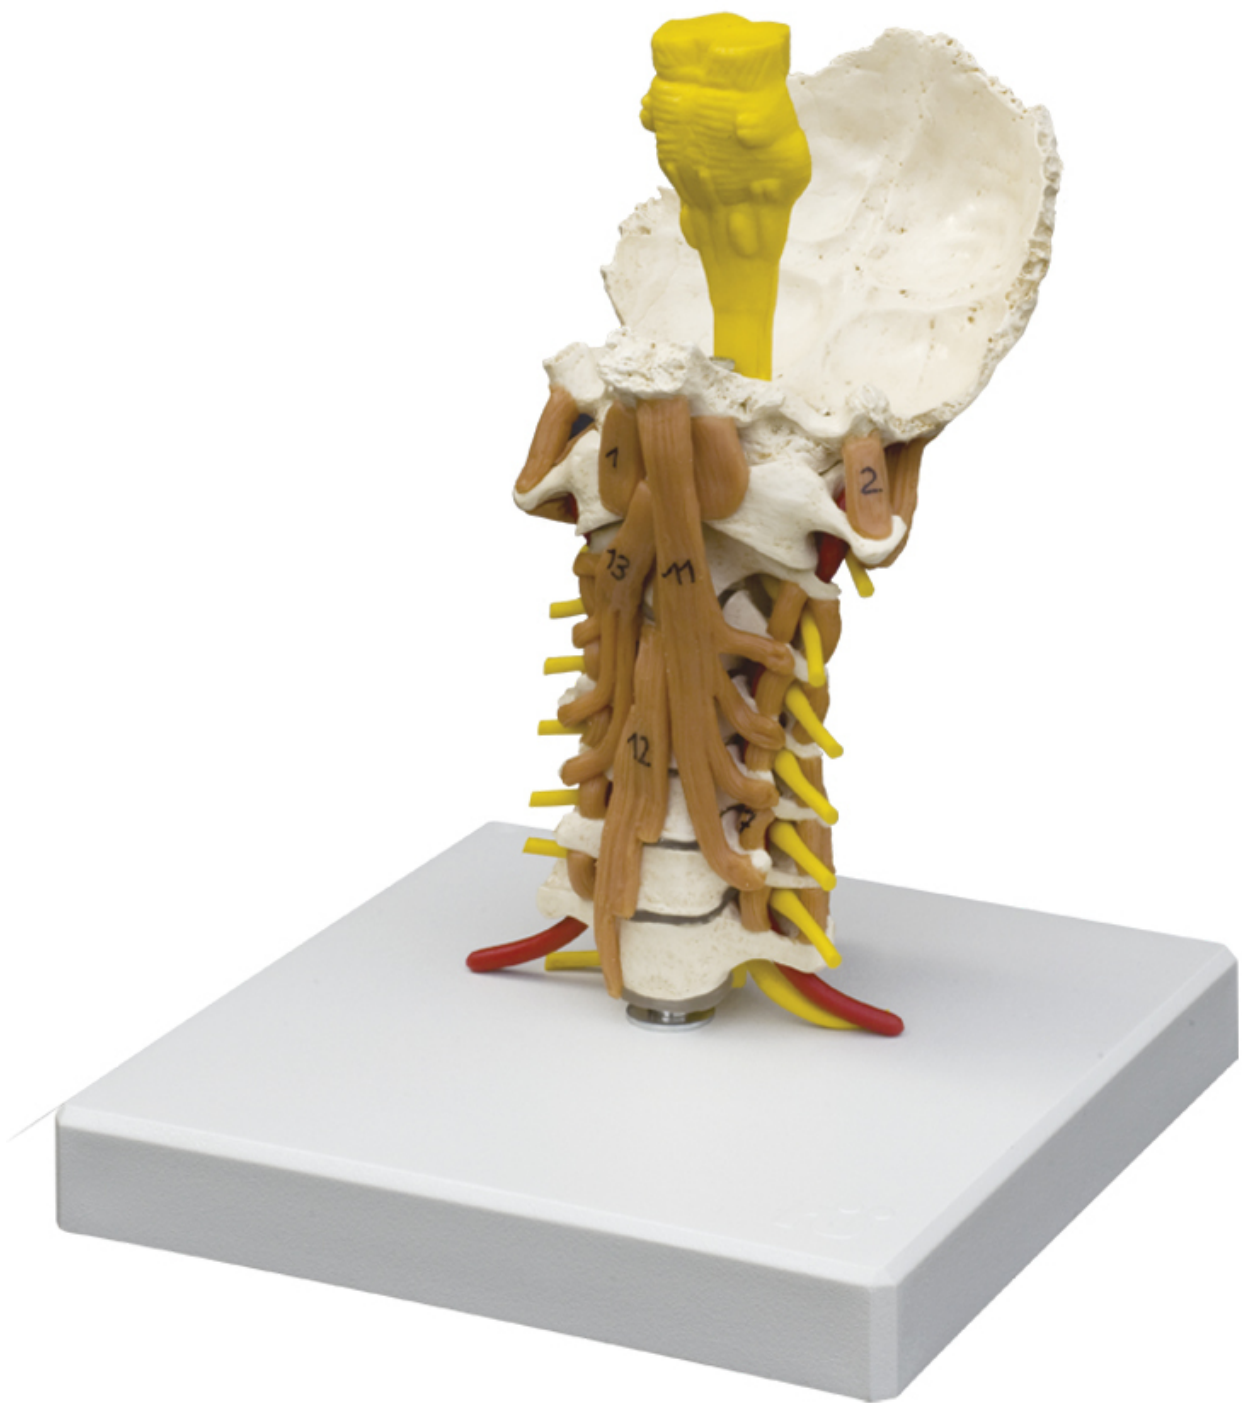

**4034 - Cervical spine with neck
musculature**

Order code: **4003.4034**

Cena bez DPH
Price with VAT

237,00 Eur
286,77 Eur

Parameters
Bones - filter
Quantitative unit

Spine
ks

Actual cast of a real human cervical spine, flexible mounted, with occipital bone, vertebral nerves, spinal cord, brain stem and nerve cord. Additionally the muscles of the cervical spine are represented. This cervical spine shows deeper muscle layers. On base.

- Size: 25 × 10 × 18 cm
- Weight: 0.7 kg