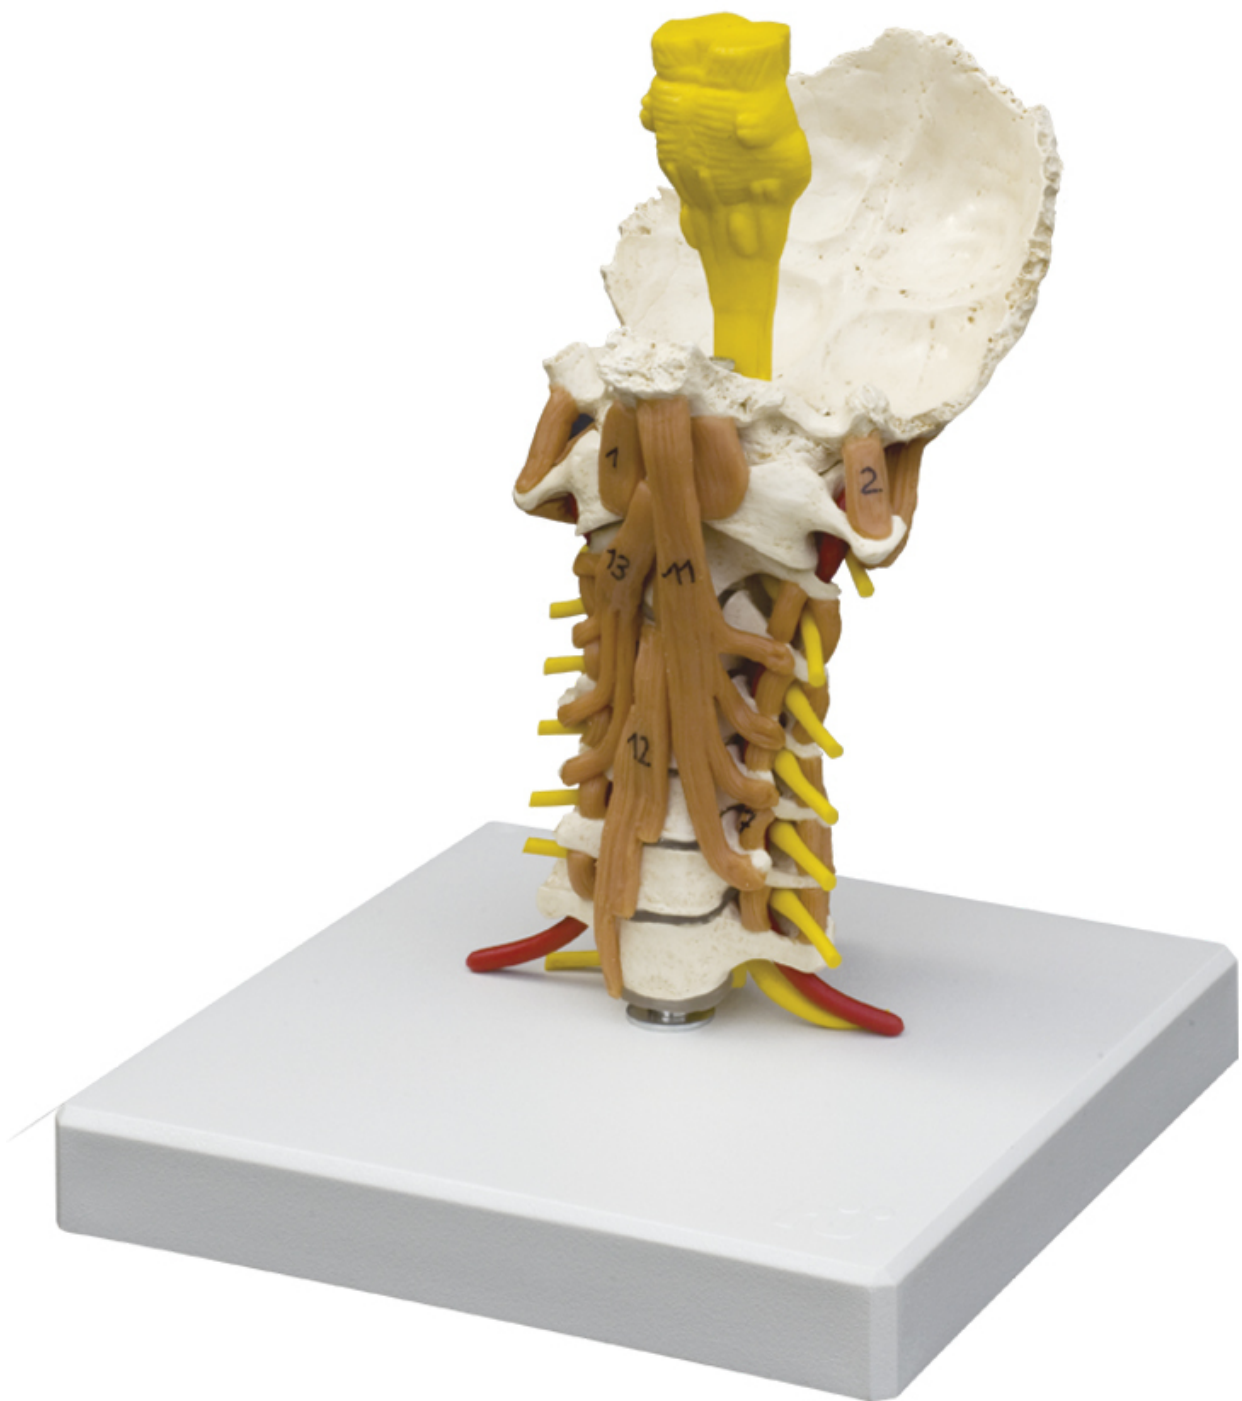

**4034 - Cervical spine with neck
musculature**
Order code: **4003.4034**

Cena bez DPH

237,00 Eur

Price with VAT

286,77 Eur

Parameters

Bones - filter

Quantitative unit

Spine

ks

Actual cast of a real human cervical spine, flexible mounted, with occipital bone, vertebral nerves, spinal cord, brain stem and nerve cord. Additionally the muscles of the cervical spine are represented. This cervical spine shows deeper muscle layers. On base.

- Size: 25 × 10 × 18 cm
- Weight: 0.7 kg