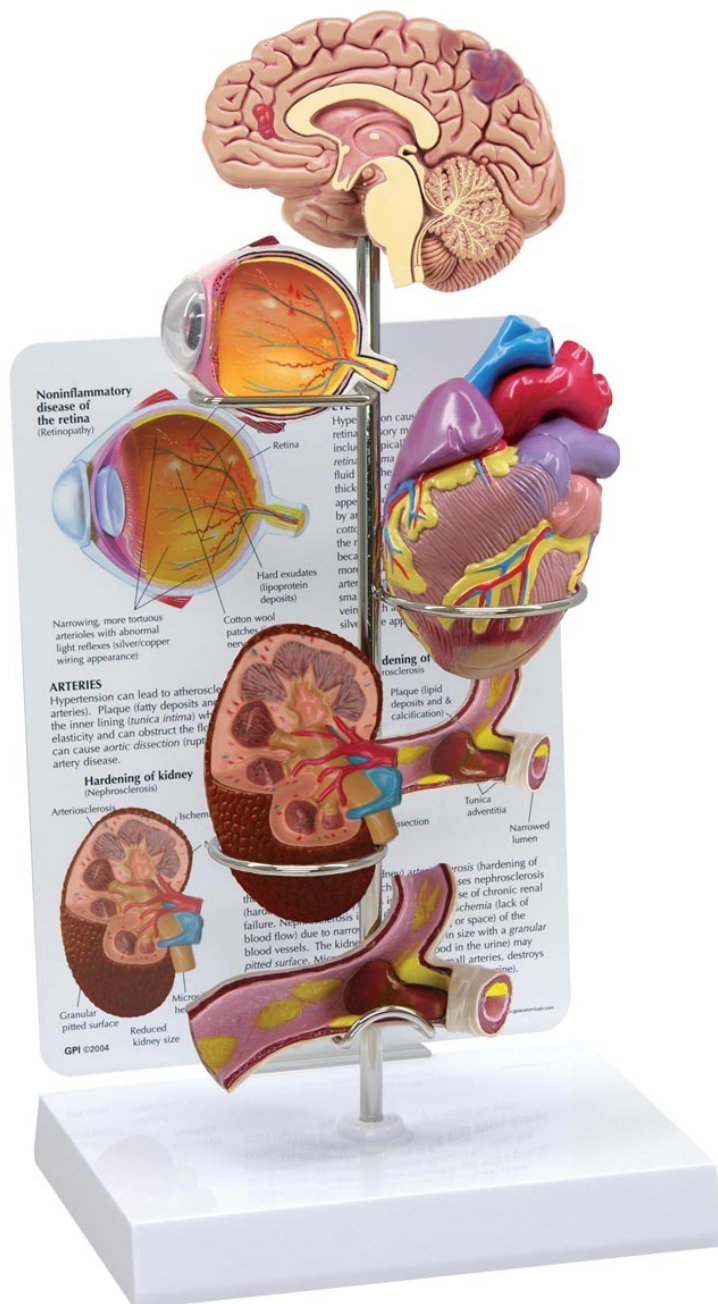

**1019572 - Hypertension Set**  
 Order code: **4004.1019572**

Cena bez DPH  
 Price with VAT

206,00 Eur  
 249,26 Eur

Parameters  
 Quantitative unit

ks

The Hypertension Set includes a miniature brain, eye, heart, kidney and artery models. Education card illustrates effects associated with hypertension: ocular pathologies, atherosclerosis, arterial plaque, kidney failure and stroke.