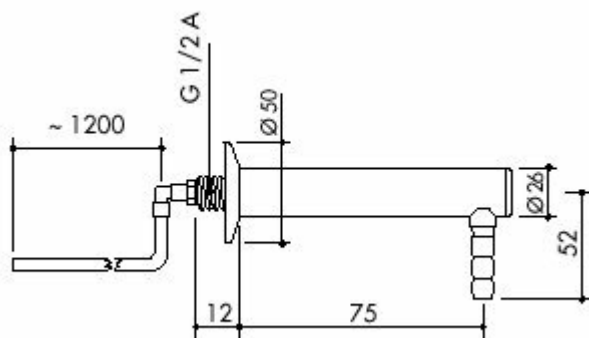

**TOF 1000/656 - Laboratory drain for demi  
water with inlet hose, outlet 90°, l 75 mm**  
Order code: **8009.1000656**

Cena bez DPH

25,00 Eur

Price with VAT

30,25 Eur

Parameters

Quantitative unit

ks

Polypropylene outflow for demi water, outlet distance from base L = 50 mm