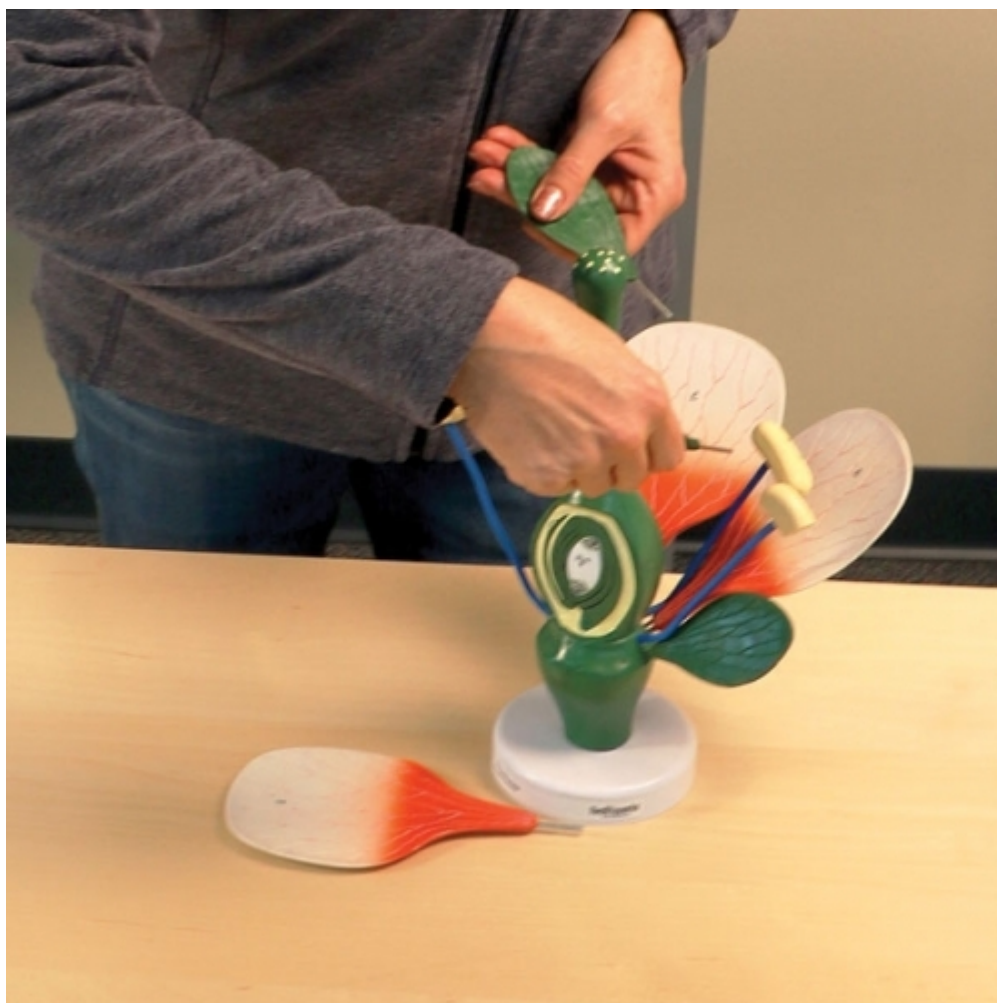

**Dicot Flower Model**  
Order code: **4102.41010201**

Cena bez DPH	507,00 Eur
Price with VAT	613,47 Eur

Parameters

Classes of plants	Dicotyledons
Quantitative unit	ks

The Dicot Flower Model is a hands-on learning aid that allows users to understand the features and anatomy of a flower. This standard flower replica has removable parts and is used to understand the inner workings of a flower system.