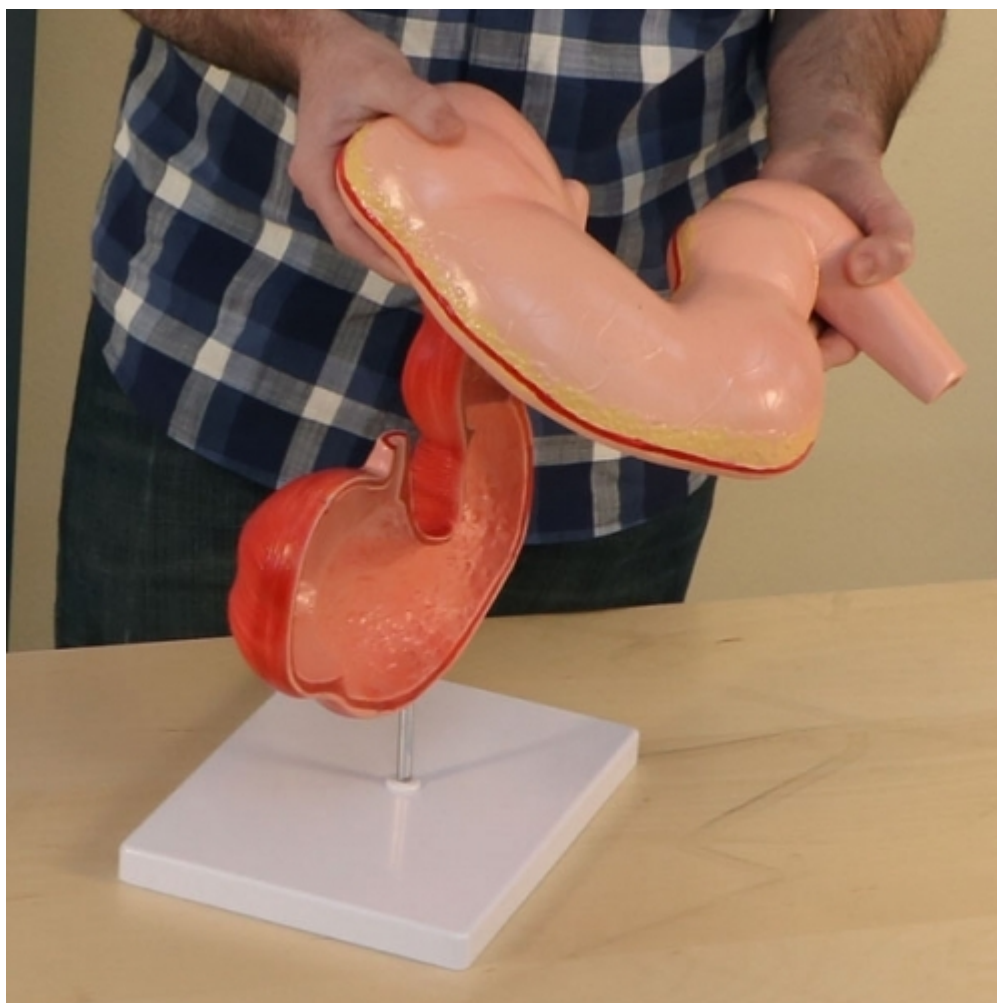

Horse Stomach Model
Order code: **4102.43010201**

Cena bez DPH	507,00 Eur
Price with VAT	613,47 Eur

Parameters

Animal species	Mammals
Quantitative unit	ks

The Horse Stomach Model is a life-like replica featuring the inner workings of the equine digestive system.

Features:

- Separates along midline for viewing of internal structures
- 2 removable parts