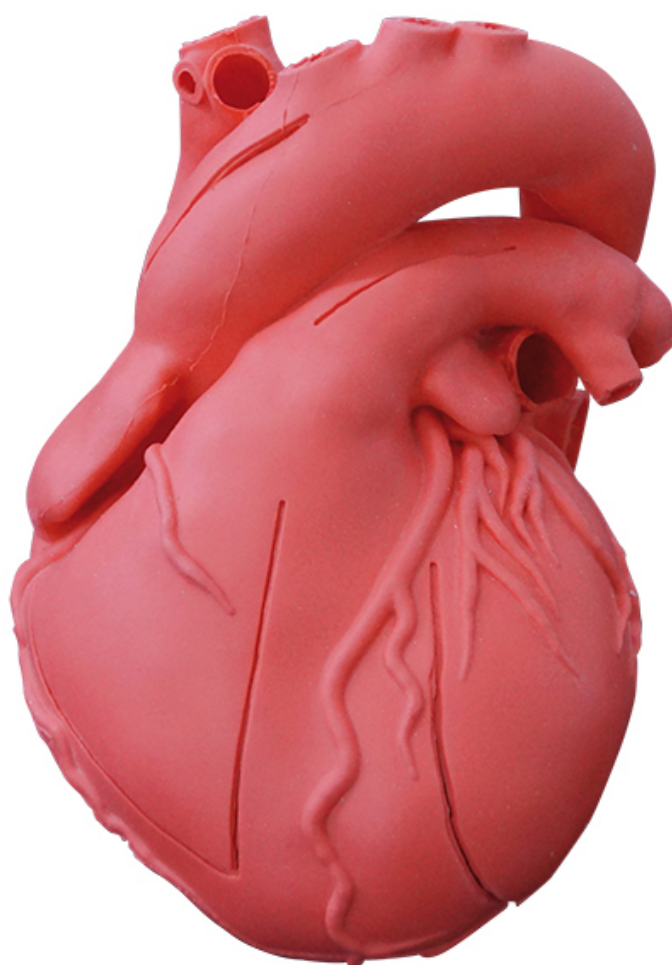

**G500 - Heart model, flexible,
didactical version**
Order code: **4003.G500**

Cena bez DPH

912,00 Eur

Price with VAT

1.103,52 Eur

Parameters

Quantitative unit

ks

This world-wide unique model is based on CT scan data of a healthy, adult male and is anatomically correct inside and outside. The heart is made of soft and lifelike material. It is pre-cut at different positions to allow easy access to the internal structures. The perfect model for

anatomical studies and for explaining the function of the heart.