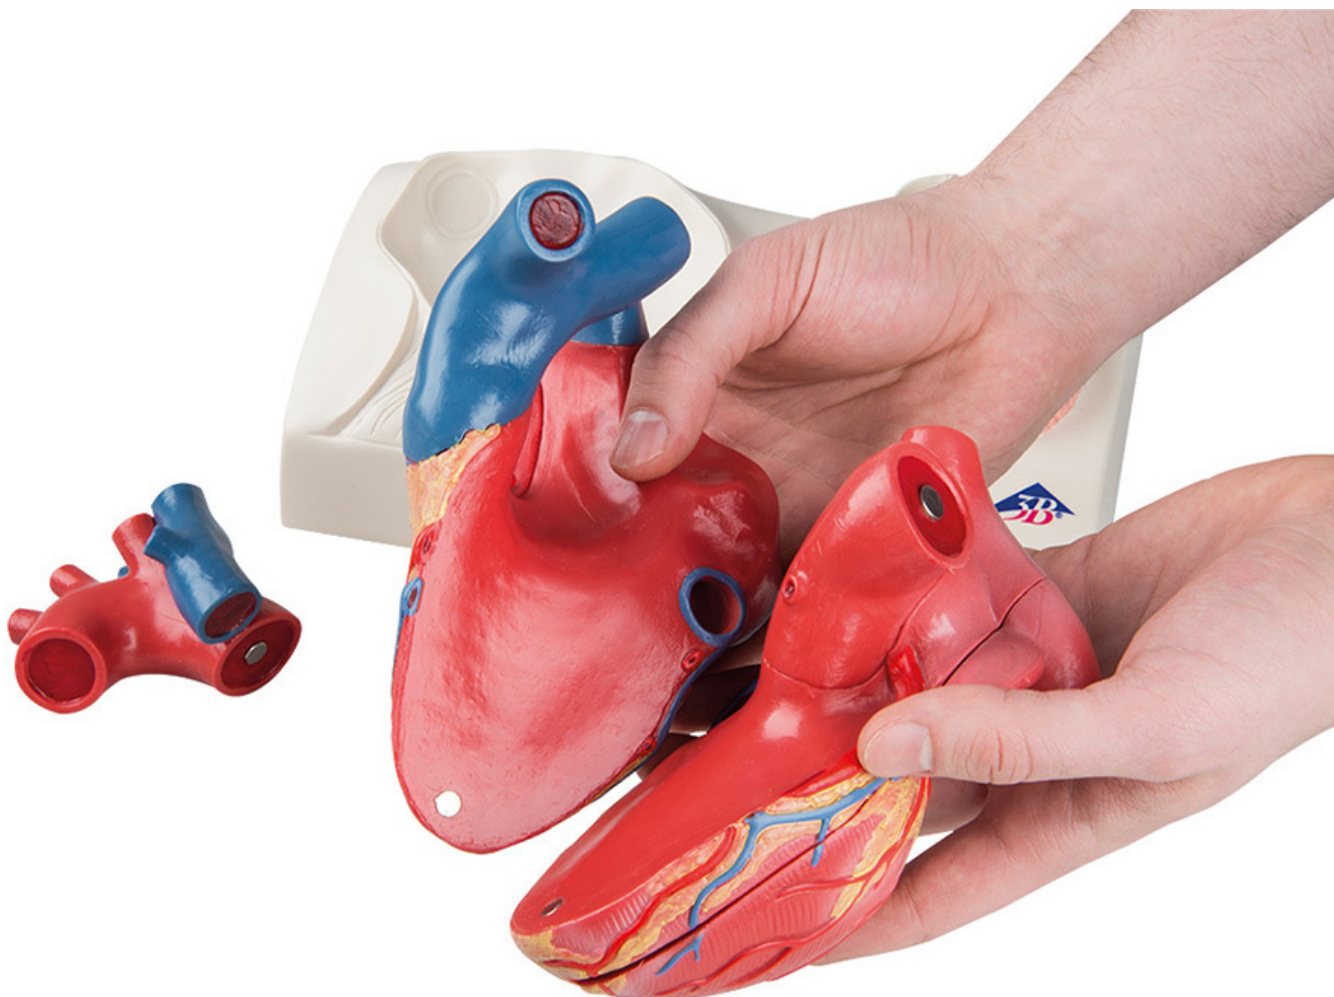

**G01 - Magnetic Heart model, life-
size, 5 parts**

Order code: **4004.1010006**

Cena bez DPH

279,00 Eur

Price with VAT

337,59 Eur

Parameters

Invest in quality with this uniquely sectioned 5-part heart model by 3B Scientific. Cast from a real human heart and didactically prepared to facilitate a better understanding of the anatomy and blood flow of the heart. It shows the cardiac valves during diastole and on the base the valves are shown in systole. A dissection through the median plane makes an easy demonstration possible.

Its attention to detail and high quality craftsmanship makes it definitely the top of the line heart model.

The following feature set makes it stand out from the crowd and a must have for any health professional:

- All of the original heart structures were successfully obtained during the time consuming and detailed casting procedure making this model highly accurate and lifelike
- 2 atria and 2 ventricles show all the normal anatomical structures of the papillary muscles and heart valves
- Uniquely dissected in the median plane to optimally demonstrate the path of the oxygenated and deoxygenated blood
- The heart model shows both the diastolic and systolic state. In the model itself the valves are shown in the diastolic state and in the detail view on the base the valves are shown in the systolic state
- The heart valves are made of elasticated plastic making them very durable
- The base displays the heart in its natural position in the human body
- Life size cast from real human heart
- Easy and fun to use magnetic assembly (5 pieces) for easy demonstrations