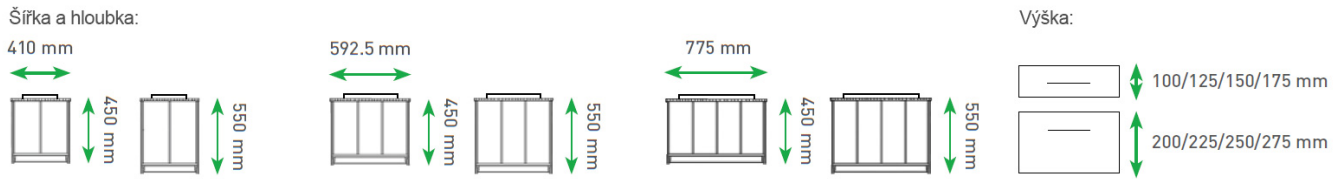

MX Drawers
Order code: **7202.MX**

Information about product price on demand

Parameters

Quantitative unit

ks

The MX series is designed for storing fast-moving goods. The number of columns and drawers height can accommodate the architectural needs of your pharmacy, pub, etc., while maintaining the full convenience of storing medications in the vicinity of the operator. Most often, they are used as a tare drawer, or by a lot of free sales.

The MX series drawers are manufactured in three column widths (410 / 592.5 / 775 mm) and two different drawer depths (450/550 mm).

The number of columns, as well as the number and height of the drawers, can be customized to the individual needs of the customer and the space, and the height of the individual sockets can be selected in steps of 25 mm from the minimum height of 100 mm to 275 mm. The drawer height is always about 5 mm smaller. Drain bottoms can be full or perforated, which significantly minimizes dust deposits on the bottom of the drawers and thus contributes to higher purity.