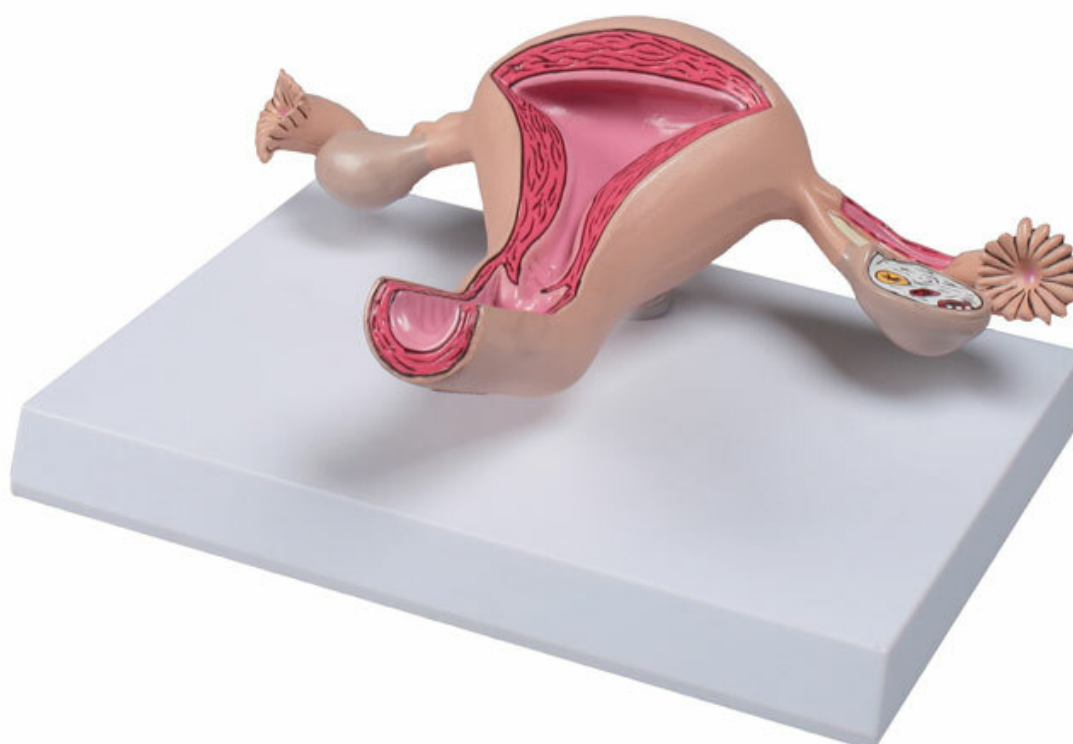

L261 - Uterus model
Order code: **4003.L261**

Cena bez DPH

74,00 Eur

Price with VAT

89,54 Eur

Parameters

Quantitative unit

ks

Life size model of a healthy uterus. Anatomy is shown in detail, structures are carefully painted by hand. Cervix, endocervical canal, uterine cavity are sectioned to show endometrium and myometrium. Also one fallopian tube and one ovary are opened, follicles and oogenesis can be seen. An educational card locates the anatomy. Perfect for IUD demonstration. IUD not included. On removable stand.