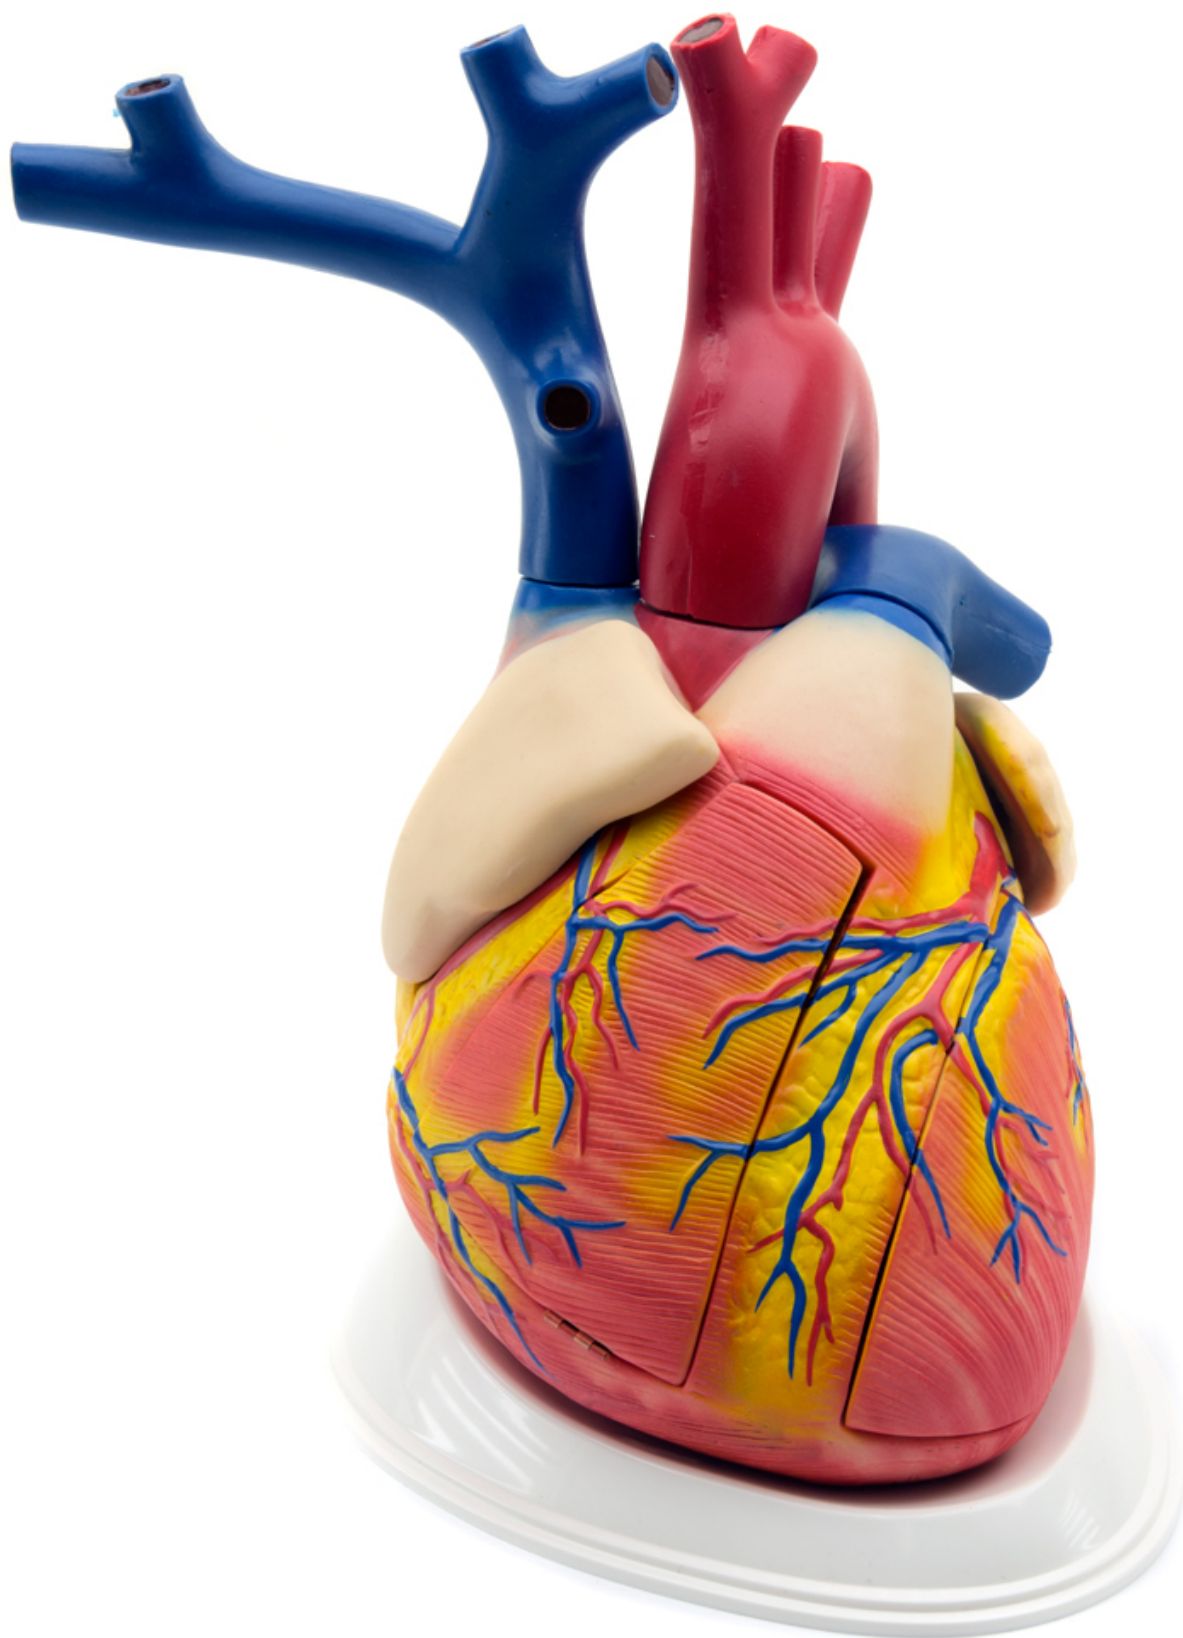

---

**GD0321 - Heart, 3,5-times  
enlarged**  
Order code: **5001.GD0321**

Cena bez DPH

85,60 Eur

Price with VAT

103,58 Eur

Parameters

Quantitative unit

ks

Human heart model enlarged approximately 3.5 times. 4 openings to allow the study of cardiac dynamics. Superior vena cava, detachable aorta and pulmonary artery. Through the openings it will be possible to inspect the right atrium and right ventricle, left atrium and left ventricle, pulmonary valve and aortic valve.

Mounted on a plastic base.