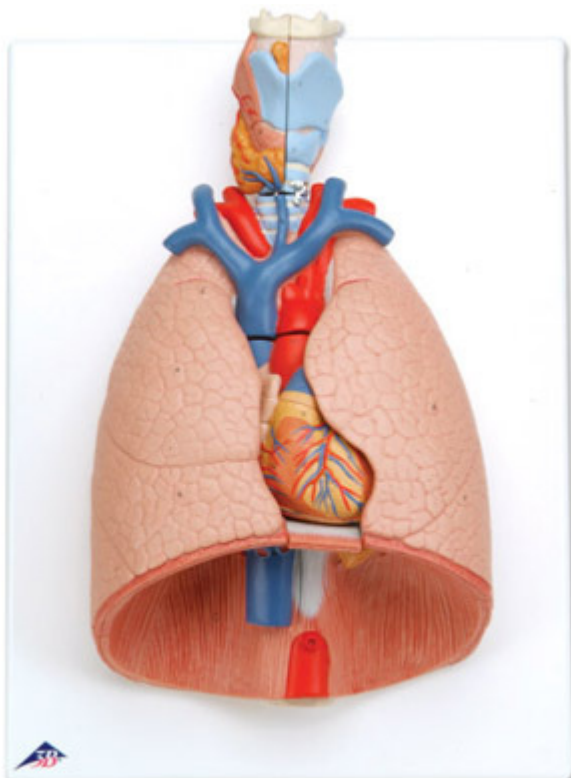

G15 - Lung Model with larynx, 7 part

Order code: **4004.1000270**

Cena bez DPH

498,00 Eur

Price with VAT

602,58 Eur

Parameters

Quantitative unit

ks

The lung model with larynx is first class. The high quality lung model contains the following removable parts for added anatomical detail:

- 2-part larynx
- Trachea with bronchial tree
- 2-part heart
- Subclavian artery and vein
- Vena cava
- Aorta
- Pulmonary artery
- Esophagus
- 2-part lung (front halves removable)
- Diaphragm

This is a great model of the anatomy of the lung area. The lung model with larynx is on baseboard for easy display in classroom or doctor's

office.