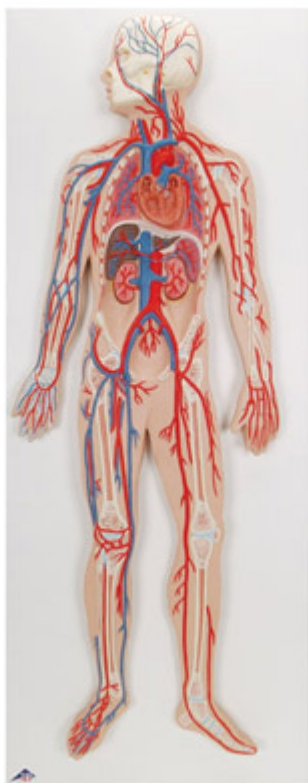

G30 - Circulatory System
Order code: **4004.1000276**

Cena bez DPH

301,00 Eur

Price with VAT

364,21 Eur

Parameters

Quantitative unit

ks

This 1/2 life-size relief model of the human circulatory system details the following anatomical structures:

- The arterial/venous system
- Heart
- Lung
- Liver
- Spleen
- Kidneys
- Partial skeleton

A colorful and anatomically accurate teaching aid of the human circulatory system. Circulatory system delivered on baseboard for easy display in a classroom or doctor's office.