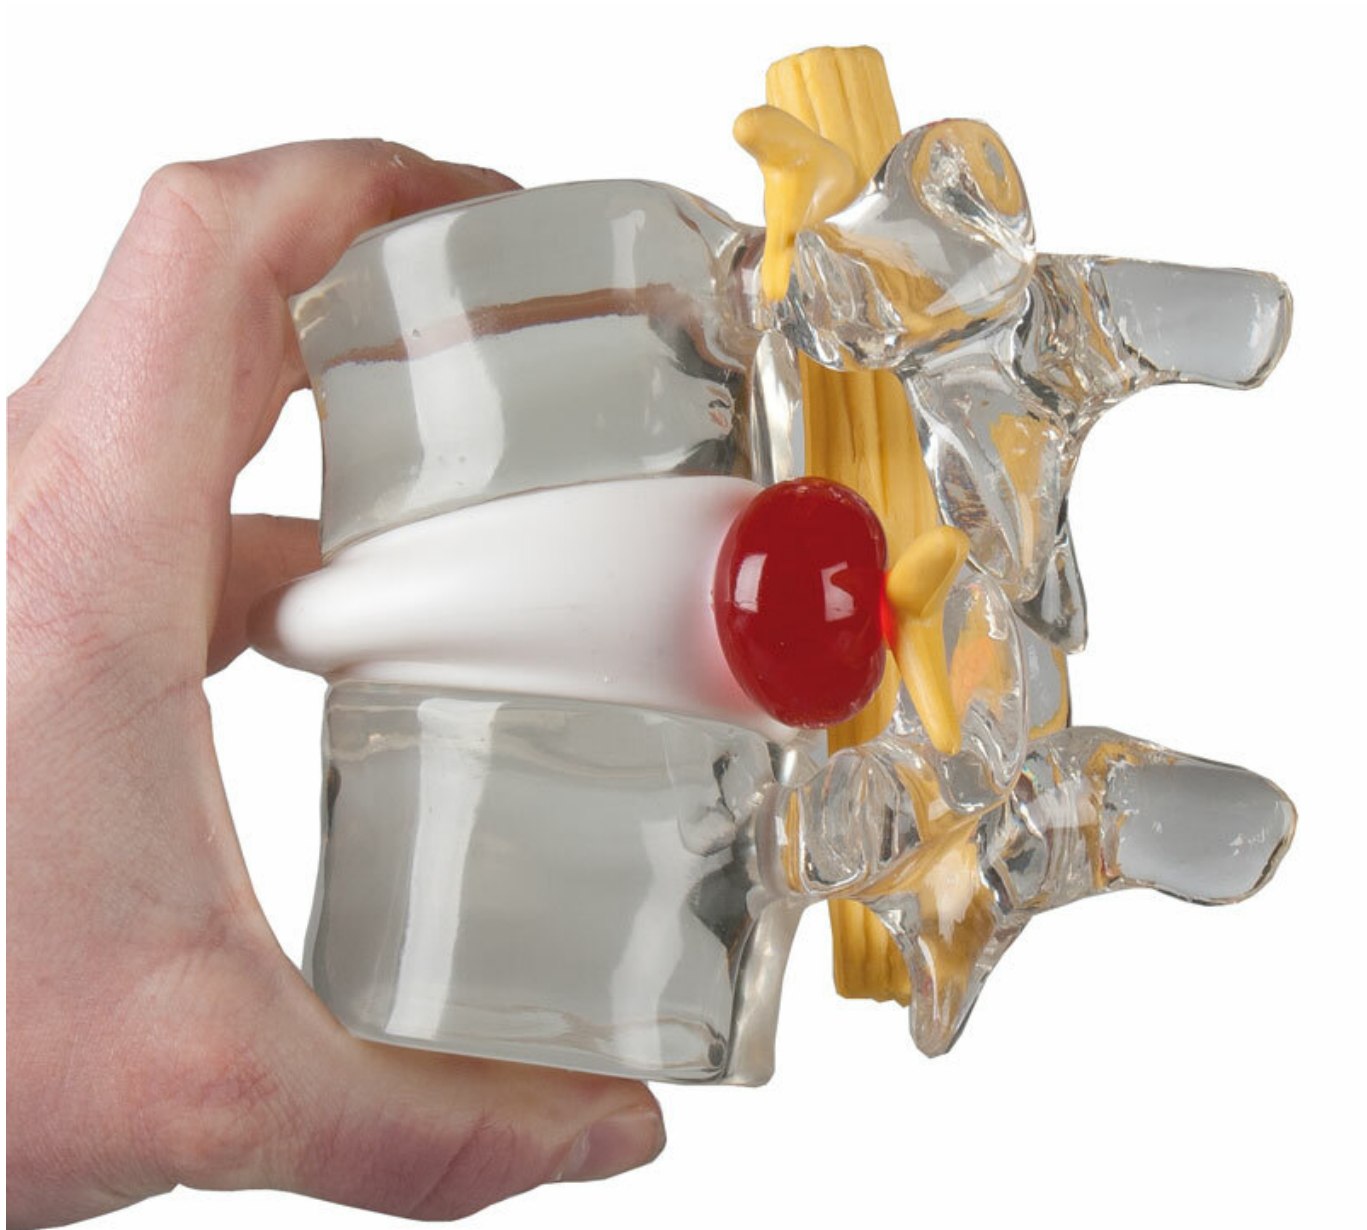

Cena bez DPH

116,80 Eur

Price with VAT

141,33 Eur

Parameters

Quantitative unit

ks

- Detailed description

This enlarged model of two lumbar vertebrae has the opportunity to simulate a protruding lateral intervertebral disc hernia. An invaluable tool for any therapist.

This model of two lumbar vertebrae in about double life size has the opportunity to demonstrate a lateral intervertebral disc hernia. If the two vertebrae are pressed together, the inner core of the disc will be protruding to the outside, forming a hernia. The protruding hernia shows graphically the pressure which affects the spinal nerve. With this helpful tool you can demonstrate fast and easily what happens when a patient suffers from a herniated disc. Because of the enlarged size it is easy to handle and also suitable for group teaching.

Do you want to print the page now?

Hide some parts of page before printing

Print partially

Print the page as you see it now