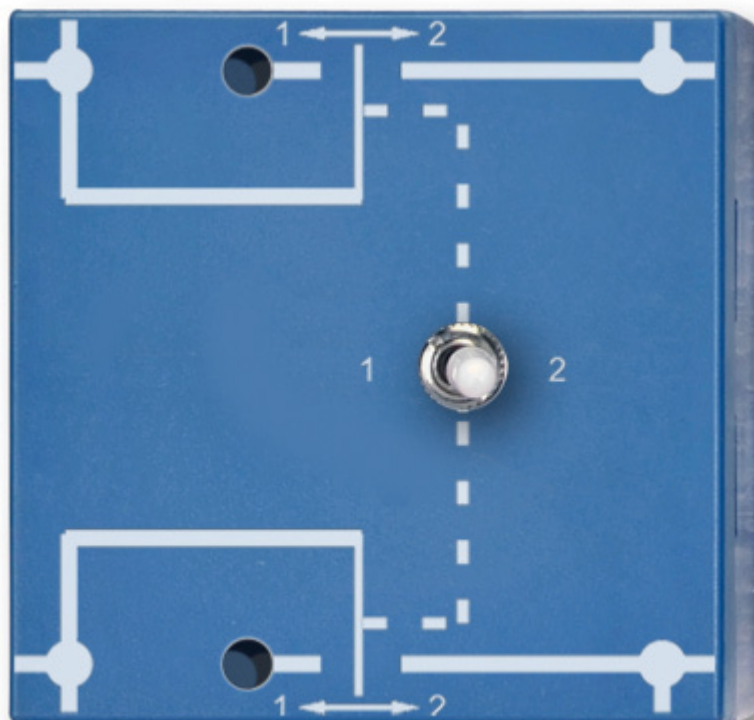

Double-Pole Change-Over Switch

Order code: **5401.1012991**

Cena bez DPH

17,60 Eur

Price with VAT

21,30 Eur

Parameters

Quantitative unit

ks

Mechanical rocker switch with two switch positions on a square plug-in housing printed with the appropriate circuit symbol.
Internal mechanical coupling with two change-over switches for each of the three switch positions to be reproduced in two circuits.

- Switch functions: 2 × ON-OFF, 2 × OFF-ON, 2 × ON-OFF-ON, 2 × Change-over