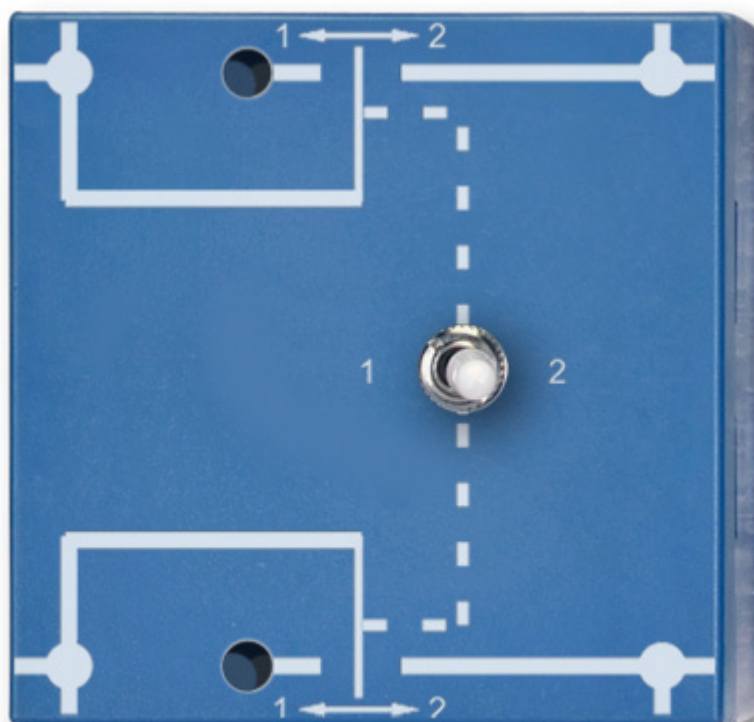

Double-Pole Change-Over Switch

Order code: **5401.1012991**

Cena bez DPH

17,60 Eur

Price with VAT

21,30 Eur

Parameters

Quantitative unit

ks

Mechanical rocker switch with two switch positions on a square plug-in housing printed with the appropriate circuit symbol.
Internal mechanical coupling with two change-over switches for each of the three switch positions to be reproduced in two circuits.

- Switch functions: 2 × ON-OFF, 2 × OFF-ON, 2 × ON-OFF-ON, 2 × Change-over