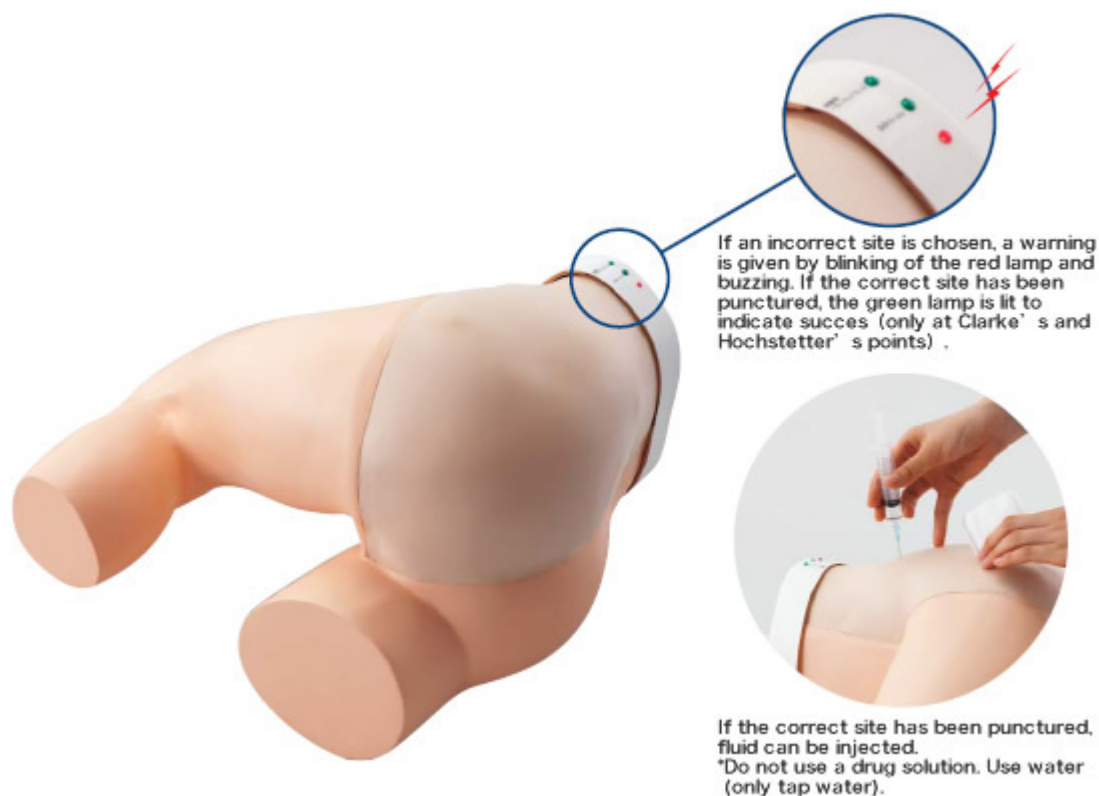

Gluteus Injection Trainer

Order code: **4109.M152-3**

Cena bez DPH	2.752,00 Eur
Price with VAT	3.329,92 Eur

Parameters

Cannula, injection, puncturing - filter	Buttock
Quantitative unit	ks

A lateral recumbent model appropriate for injections at Clarke's point and Hochstetter's point.

Being a lateral recumbent position, the model permits more practical training. The epidermis is made of a special material that leaves no needle mark.

- **Weight:** about 3,2 kg
- **Accessories:** Cover to check the injection site, Drain bag