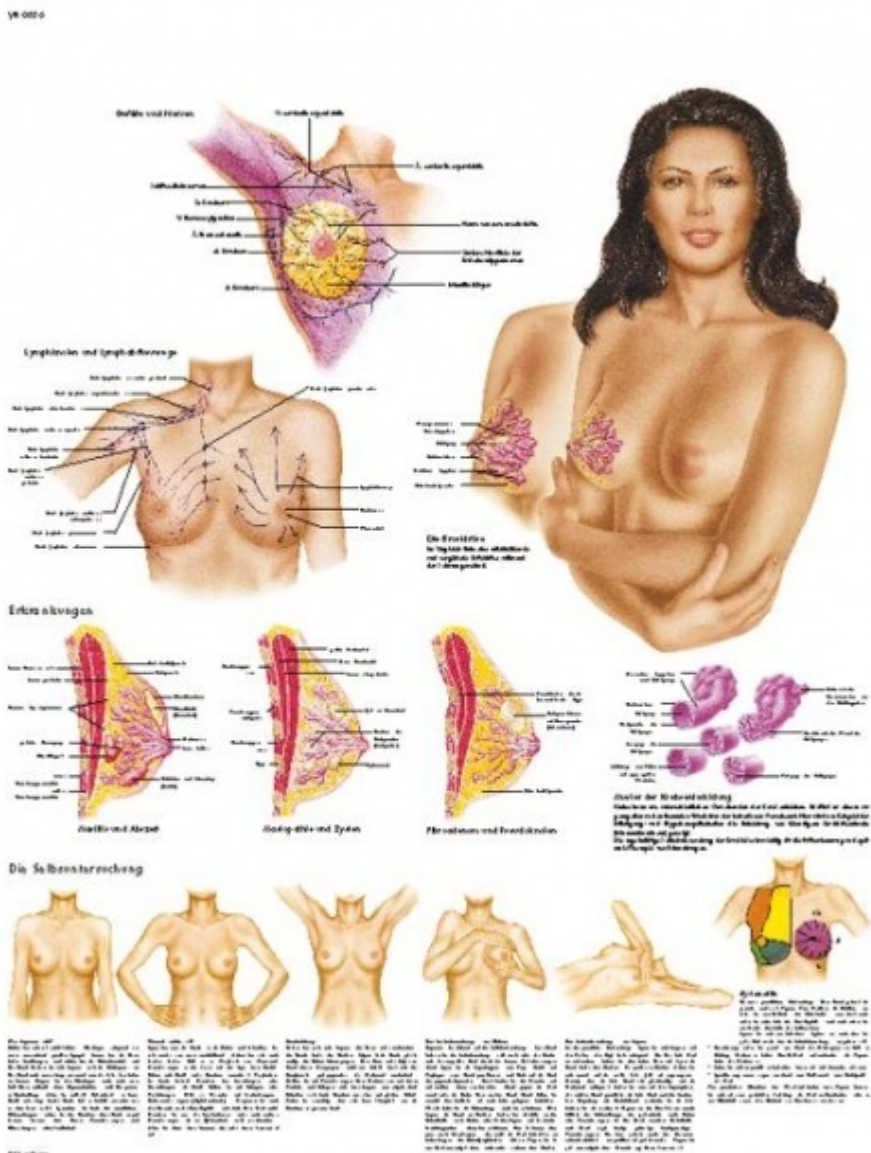

VR1556L - The Female Breast
 Order code: **4304.1001576**

Cena bez DPH
 Price with VAT

24,00 Eur
 29,04 Eur

Parameters
 Types of posters
 Description language
 Format
 Quantitative unit

Malé laminované postery
 English
 50 × 67 [cm]
 ks

This colorful anatomical chart covers the anatomy, pathology, and self-examination of the human female breast. The anatomy of breast pathology is shown in this poster along with useful information about different types of breast lumps that can occur. The self-examination illustrations are accompanied with detailed written instructions. This anatomy poster is a great teaching tool!

- Laminated version, 50 x 67 cm