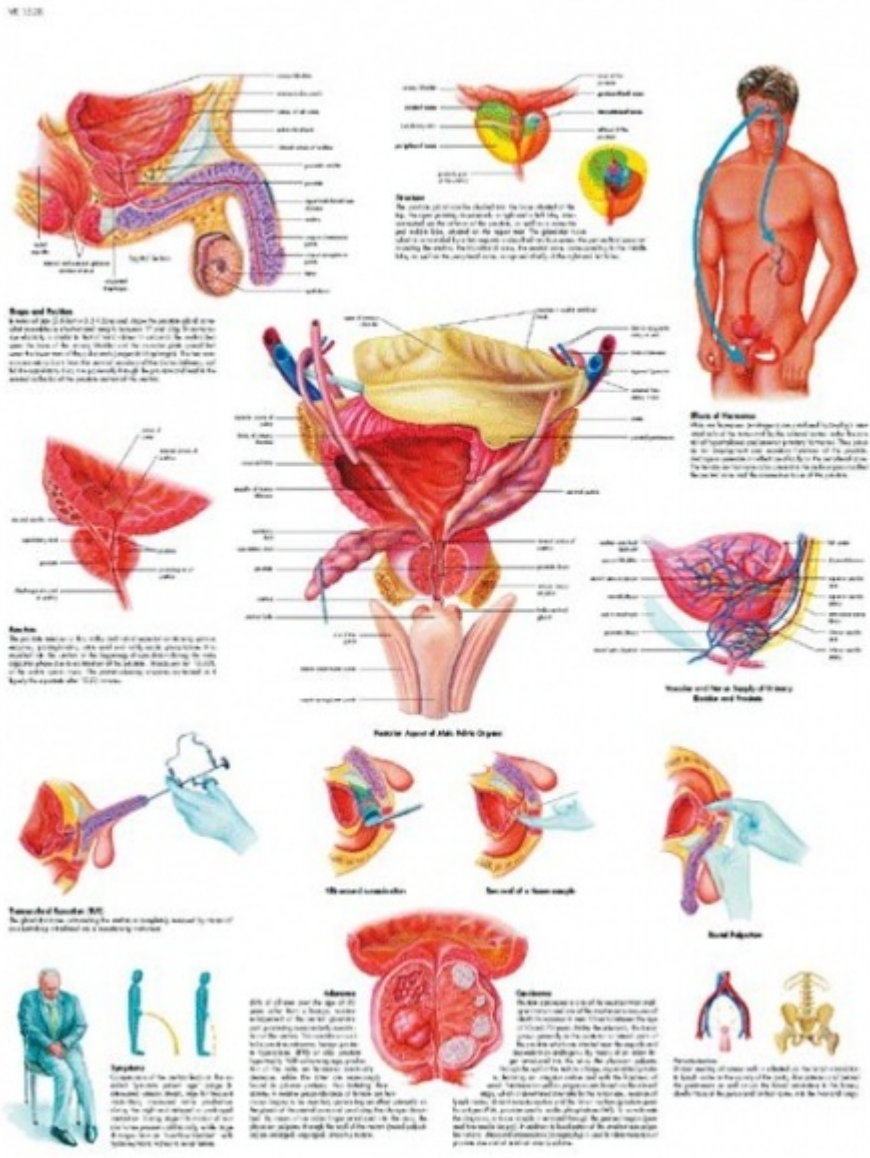

**VR1528L - The Prostate**  
 Order code: **4304.1001566**

Cena bez DPH	24,00 Eur
Price with VAT	29,04 Eur
Parameters	
Types of posters	Malé laminované postery
Description language	English
Format	50 × 67 [cm]
Quantitative unit	ks

This colorful anatomical chart illustrates the human prostate gland in full detail. The detailed anatomy illustration is accompanied by important information relating to the prostate gland including the effects of hormones and the shape and position of the gland. This anatomy poster is a great addition to a classroom or doctor's office.

- Laminated version, 50 x 67 cm