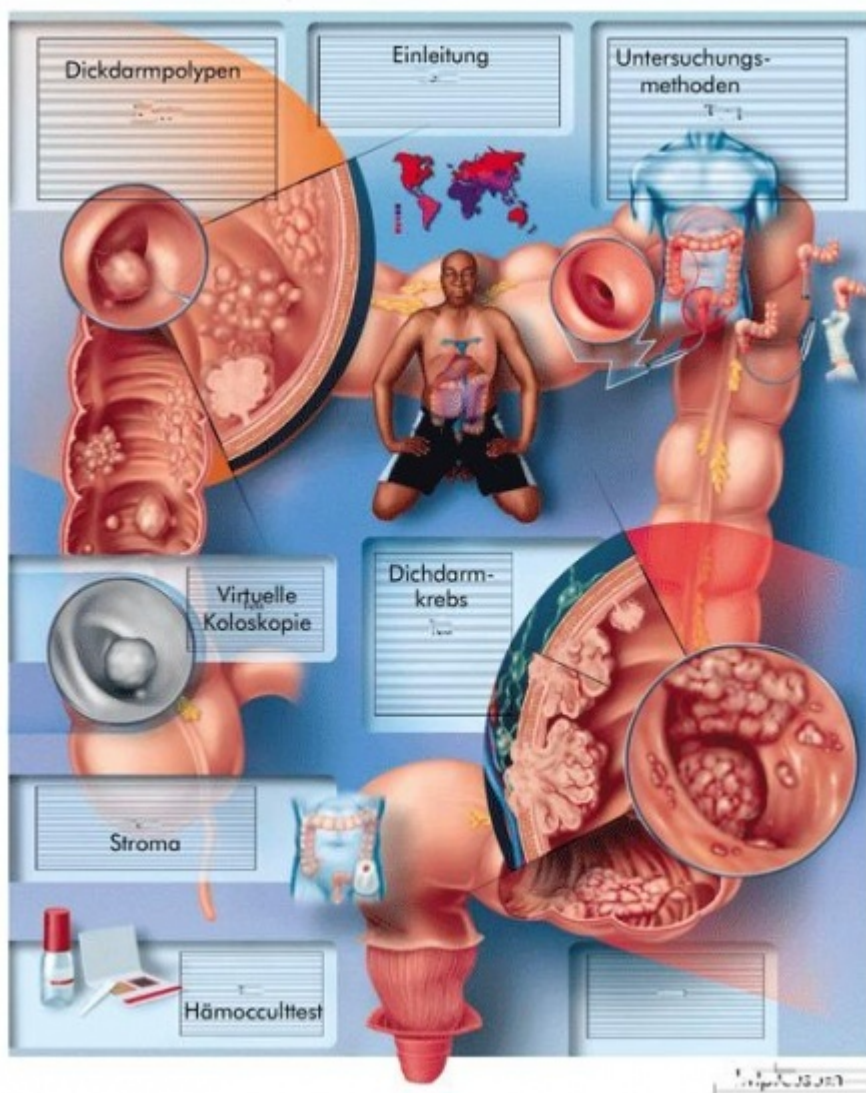

**VR1432L - Large Intestines
 (Cancer)**
 Order code: **4304.1001550**

Cena bez DPH

24,00 Eur

Price with VAT

29,04 Eur

Parameters

Types of posters

Malé laminované postery

Description language

English

Format

50 × 67 [cm]

Quantitative unit

ks

This colorful anatomical chart depicts the clinically important anatomy of colon cancer. The anatomy chart also includes information about diagnosis, risk, and treatment of colon cancer.

- Laminated version, 50 x 67 cm