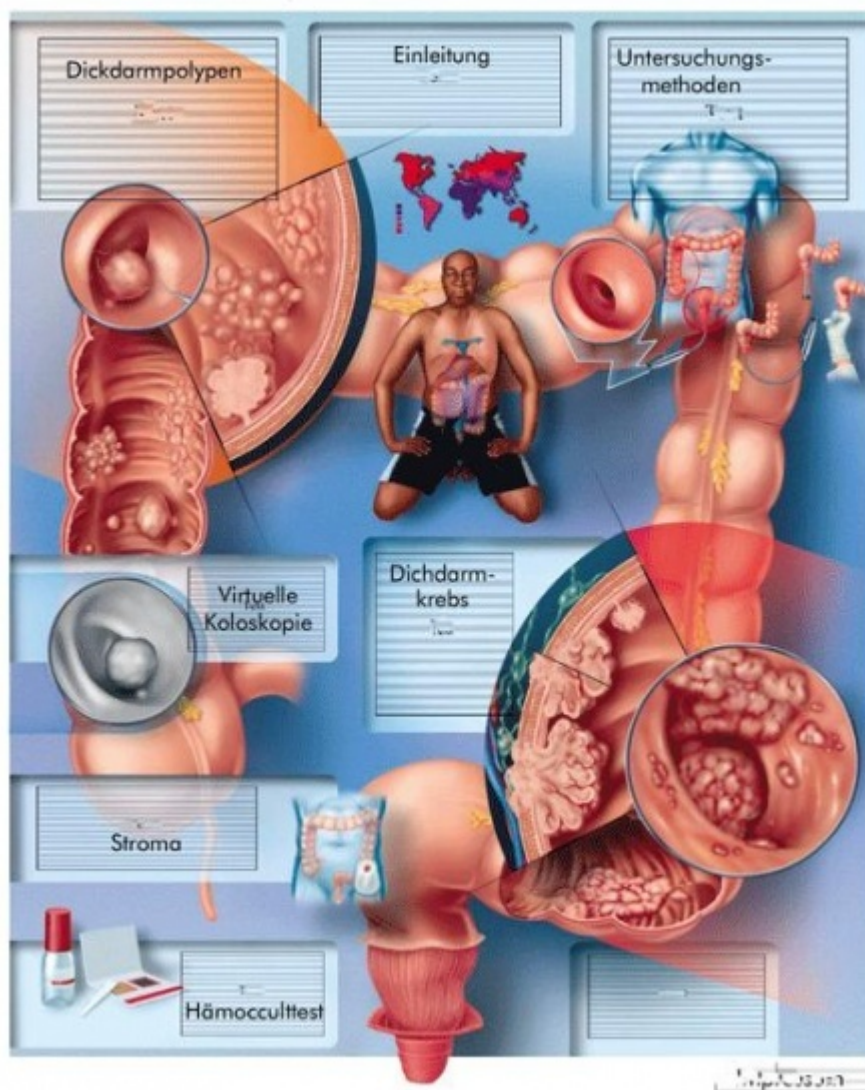

**VR1432L - Large Intestines
 (Cancer)**
 Order code: **4304.1001550**

Cena bez DPH	24,00 Eur
Price with VAT	29,04 Eur

Parameters	
Types of posters	Malé laminované postery
Description language	English
Format	50 × 67 [cm]
Quantitative unit	ks

This colorful anatomical chart depicts the clinically important anatomy of colon cancer. The anatomy chart also includes information about diagnosis, risk, and treatment of colon cancer.

- Laminated version, 50 x 67 cm