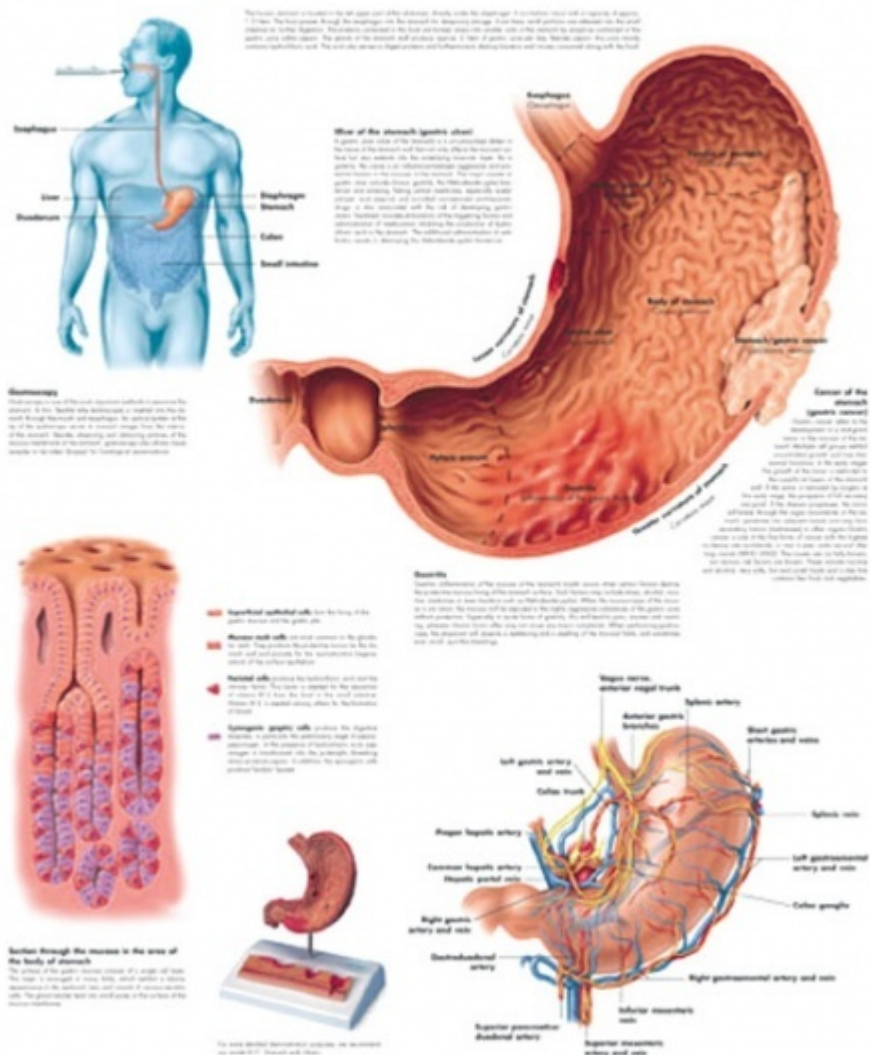

VR1426L

Cena bez DPH
 Price with VAT

24,00 Eur
 29,04 Eur

Parameters

Types of posters
 Description language
 Format
 Quantitative unit

Malé laminované postery
 English
 50 × 67 [cm]
 ks

- Detailed description

This colorful anatomical chart illustrates the human stomach. The full anatomy of the stomach is shown, including the Microanatomy of the cells lining the stomach. Information on some diseases and pathologies of the stomach are also present. The stomach chart is a great addition to any classroom or doctor's office.

- Laminated version, 50 x 67 cm

Do you want to print the page now?

Hide some parts of page before printing

Print partially

Print the page as you see it now

Print complete page

(this box will not be printed)

Edit before printing

Hover your mouse over some part of page, a red rectangle will appear. Click it to hide the selected content of page.

Print!

Show hidden