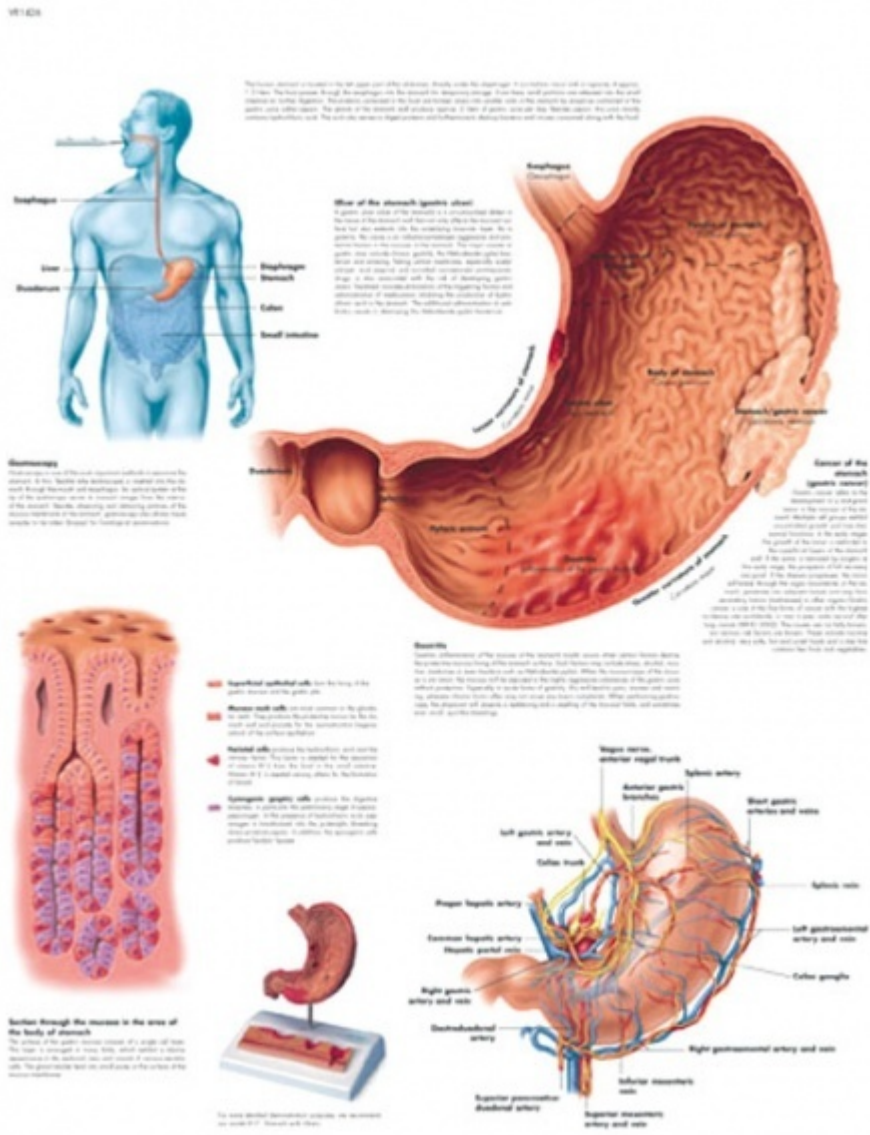

VR1426L - The Stomach
 Order code: **4304.1001546**

Cena bez DPH	24,00 Eur
Price with VAT	29,04 Eur
Parameters	
Types of posters	Malé laminované postery
Description language	English
Format	50 × 67 [cm]
Quantitative unit	ks

This colorful anatomical chart illustrates the human stomach. The full anatomy of the stomach is shown, including the Microanatomy of the cells lining the stomach. Information on some diseases and pathologies of the stomach are also present. The stomach chart is a great addition to any classroom or doctor's office.

- Laminated version, 50 x 67 cm