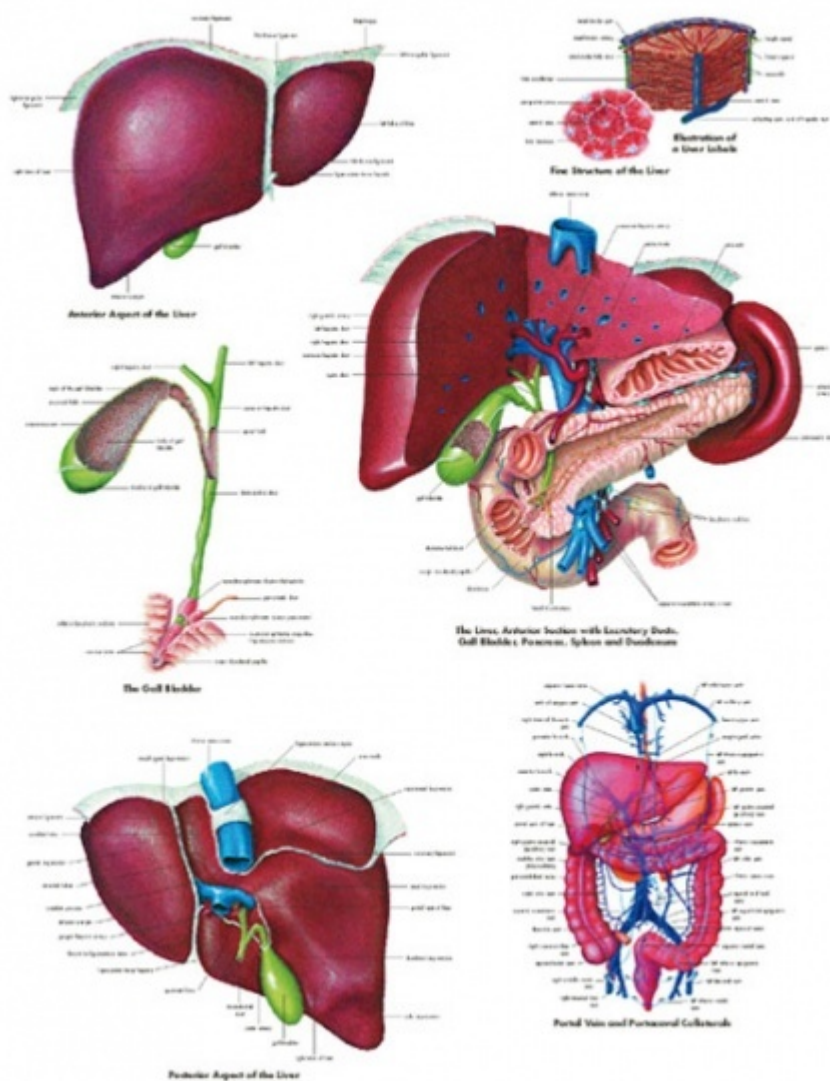

VR 1425

Cena bez DPH

24,00 Eur

Price with VAT

29,04 Eur

Parameters

Types of posters

Malé laminované postery

Description language

English

Format

50 × 67 [cm]

Quantitative unit

ks

- Detailed description