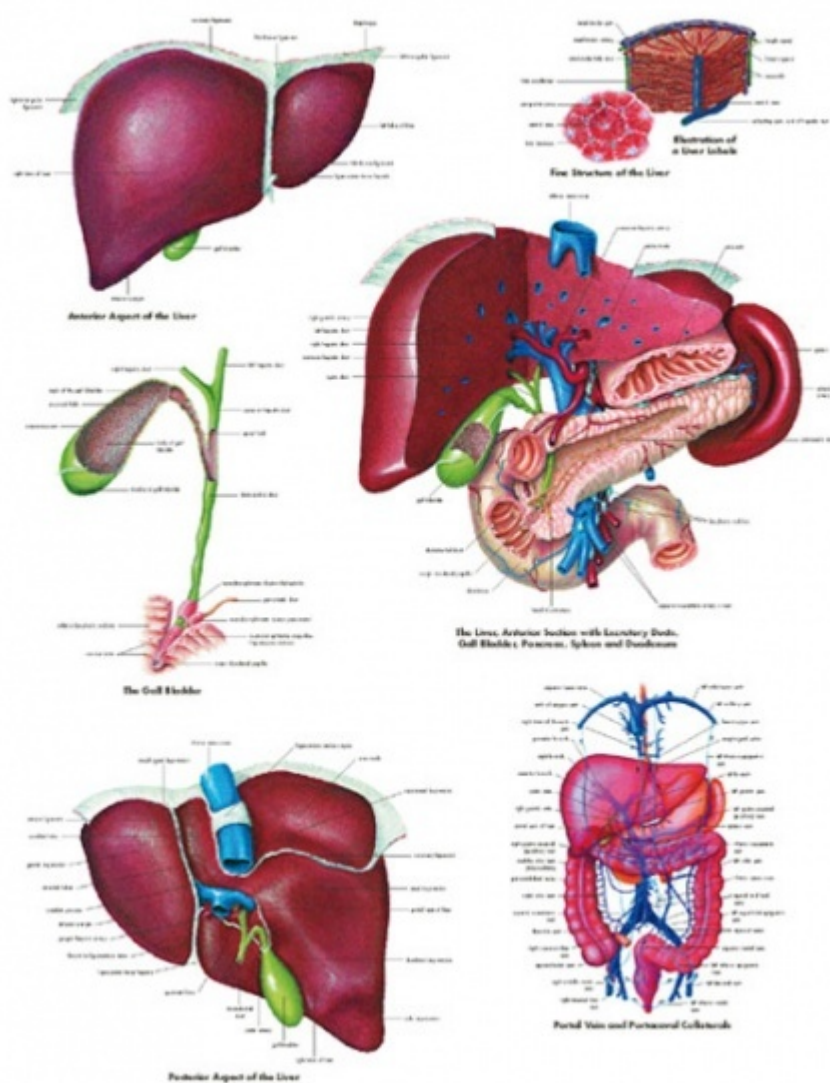

VR1425L - The Liver
 Order code: **4304.1001544**

VR 1425L

Cena bez DPH
 Price with VAT

24,00 Eur
 29,04 Eur

Parameters

Types of posters

Malé laminované postery

Description language

English

Format

50 × 67 [cm]

Quantitative unit

ks

The anatomy of the human liver and its location in the body is detailed in this colorful anatomical chart. The anatomy of related organs are displayed along with the liver.

This poster is a great tool for teaching the role of the liver in the human body. Use it in a doctors office or in a classroom.

- Laminated version, 50 × 67 cm