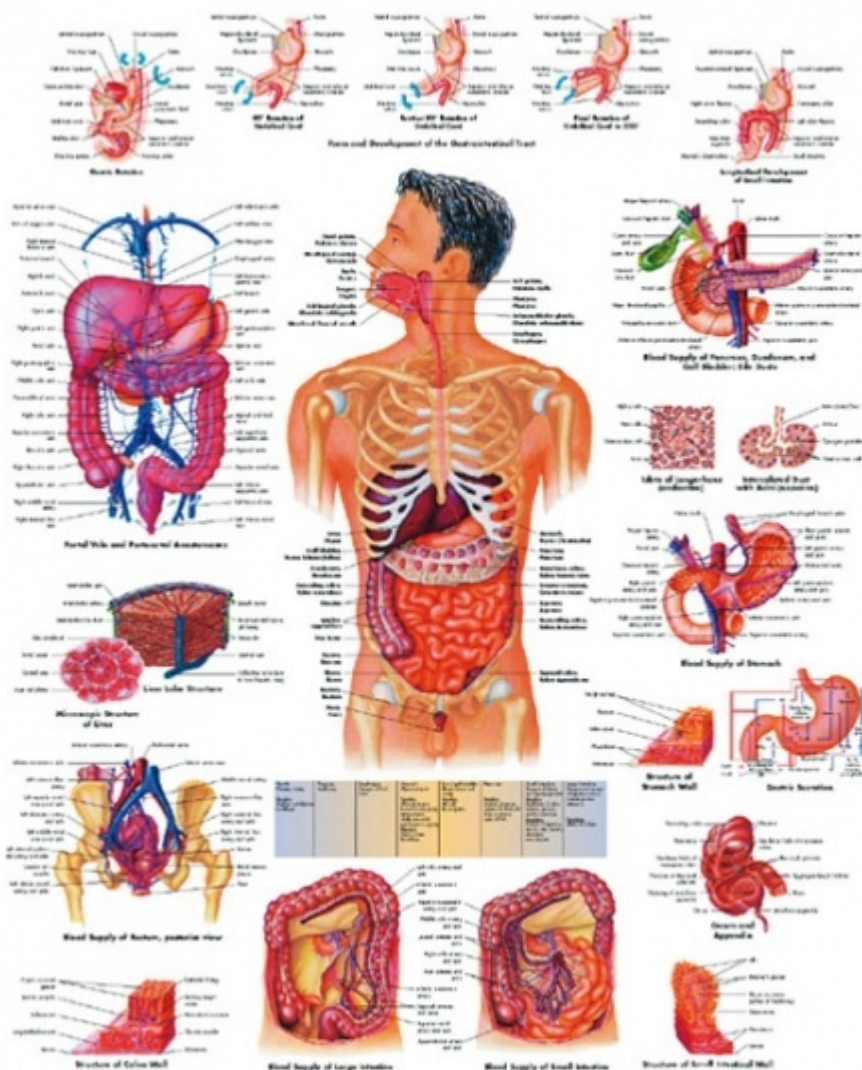

VR1422L - The Gastrointestinal system

Order code: **4304.1001542**

VR 1422L

VR 1422L

Cena bez DPH

24,00 Eur

Price with VAT

29,04 Eur

Parameters

Types of posters

Malé laminované postery

Description language

English

Format

50 × 67 [cm]

Quantitative unit

ks

This colorful anatomical chart illustrates the human gastrointestinal system. The illustration is labeled with all the important anatomy of the gastrointestinal system. A table on the poster also lists the main organs and their function as part of the digestive system. The gastrointestinal system chart is a great addition to any doctor's office or classroom.

- Laminated version, 50 x 67 cm