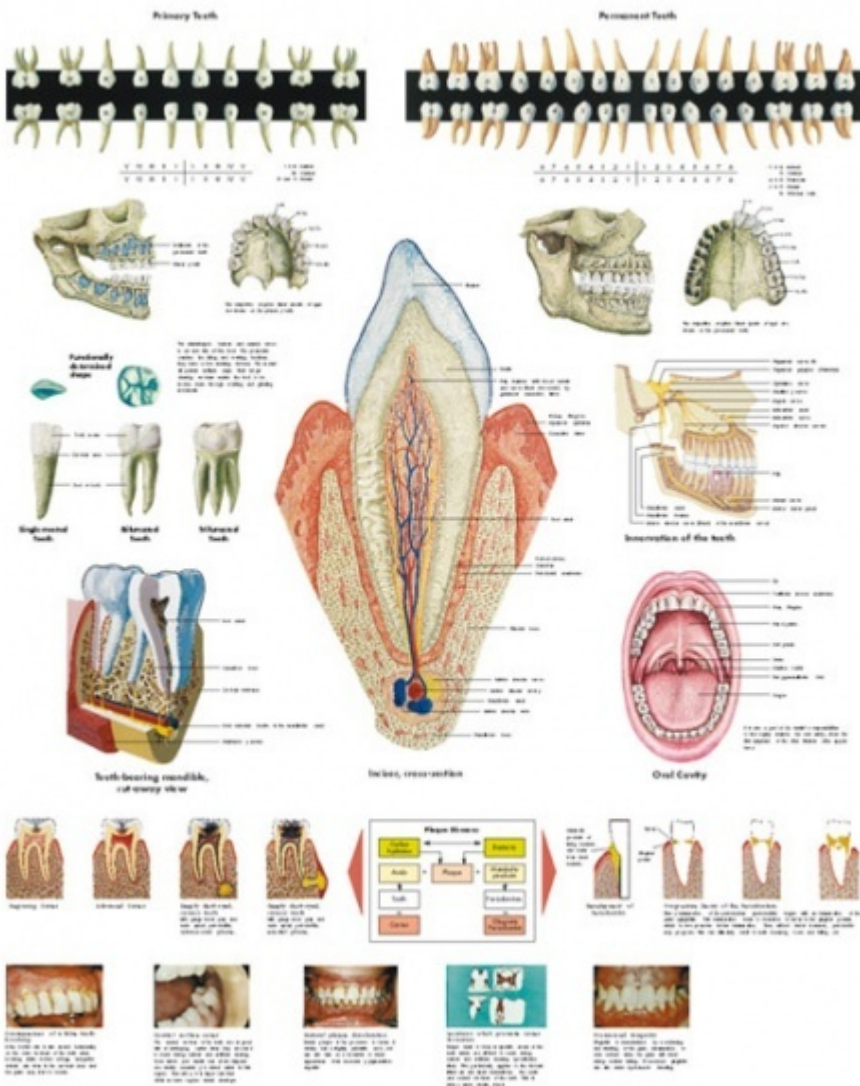

VR1263

Cena bez DPH

24,00 Eur

Price with VAT

29,04 Eur

Parameters

Types of posters

Malé laminované postery

Description language

English

Format

50 × 67 [cm]

Quantitative unit

ks

- Detailed description

This anatomical chart shows the anatomy of the human teeth in detail. In addition to the anatomy of the teeth the poster also presents information about some common dental diseases.

- Laminated version, 50 x 67 cm

Do you want to print the page now?

Hide some parts of page before printing

Print partially

Print the page as you see it now

Print complete page

(this box will not be printed)

Edit before printing

Hover your mouse over some part of page, a red rectangle will appear. Click it to hide the selected content of page.

Print!

Show hidden