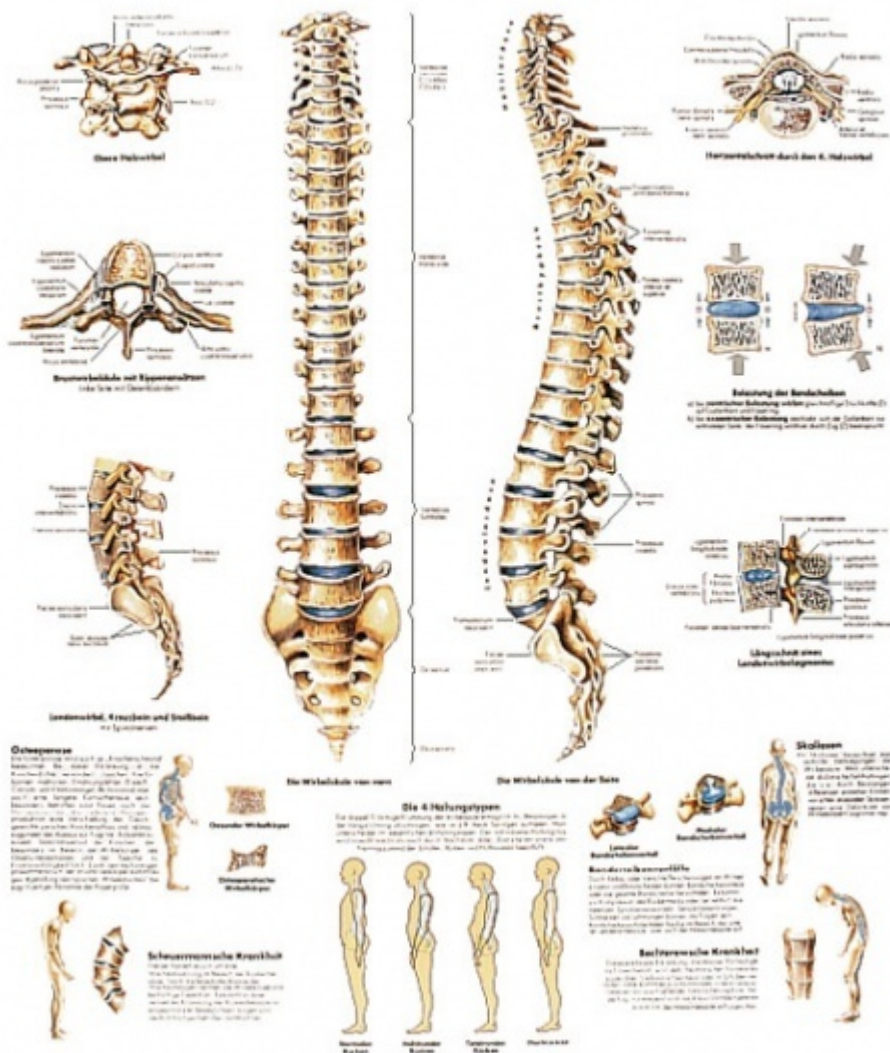

**VR1152L - The Human Spine**  
 Order code: **4304.1001480**

VR1152L

Cena bez DPH  
 Price with VAT

24,00 Eur  
 29,04 Eur

Parameters

Types of posters

Malé laminované postery

Description language

English

Format

50 × 67 [cm]

Quantitative unit

ks

The anatomy of the human spine is illustrated beautifully in this informative poster. The spinal column is depicted in detail on this chart. Common pathologies are outlined on the chart including osteoporosis, scoliosis, and disc herniation. The Spinal Column Chart is a great addition to any doctor's office or classroom and is the perfect tool for patient education.

- Laminated version, 50 x 67 cm