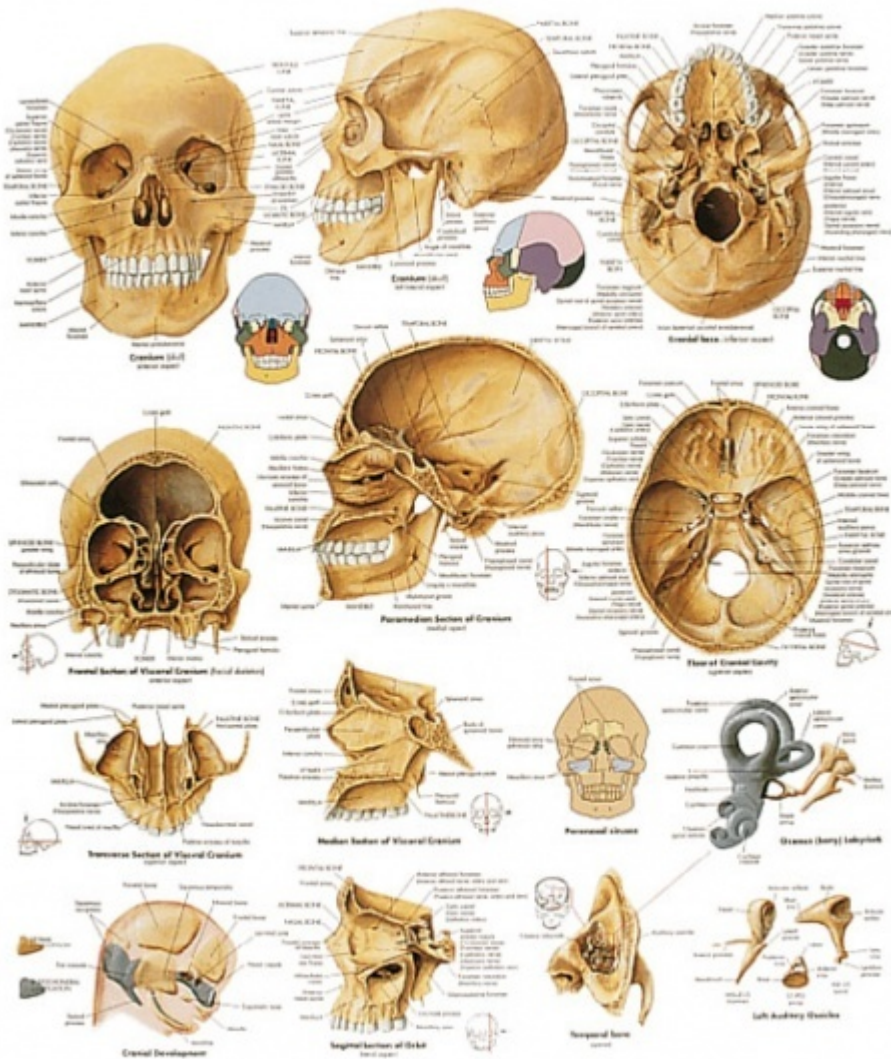

VR1131L - The Human Skull
 Order code: **4304.1001478**

VR1131

Cena bez DPH
 Price with VAT

24,00 Eur
 29,04 Eur

Parameters

Types of posters
 Description language
 Format
 Quantitative unit

Malé laminované postery
 English
 50 × 67 [cm]
 ks

This colorful anatomical chart illustrates the human skull in full detail. This thickly laminated anatomical chart is a wonderful depiction of the detailed anatomy of the human skull and allows for multiple views of the human skull. All bones and anatomical landmarks of the human skull are outlined in full detail including the bones of the inner ear. The Human Skull Chart is a great addition to any classroom or doctor's office and is the perfect tool for patient education.

- Laminated version, 50 x 67 cm