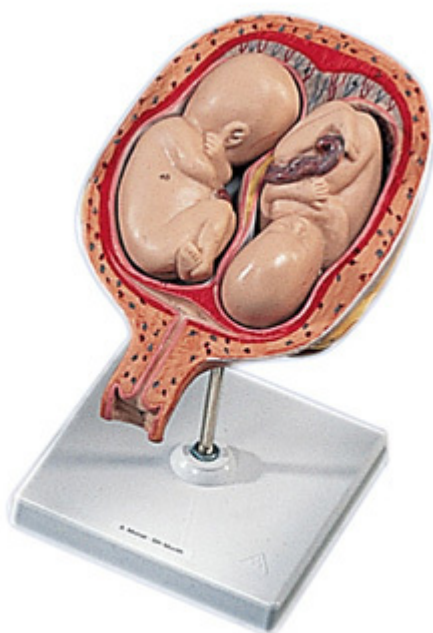

**L10/7 - 5th Month Twin Fetuses -
Normal Position**
Order code: **4111.1000328**

Cena bez DPH

158,40 Eur

Price with VAT

191,66 Eur

Parameters

Types of simulators

Porod a vývoj

Quantitative unit

ks

This realistic model shows the human fetus in the 5th month of pregnancy. The fetus is shown in a natural position within the uterus. The fetus can be removed for a closer inspection of the uterus. This high quality model is a great tool for studying the anatomy of human development.