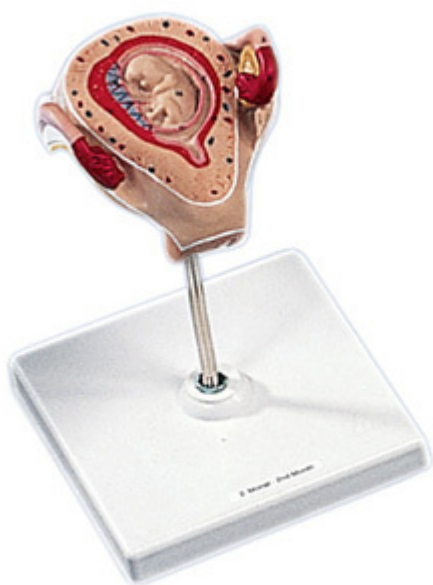

HELAGO-CZ, s.r.o.
Commercial Register maintained by the Regional Court in Hradec
Králové
Section C, File 17879
Kladská 1082
500 03 Hradec Králové 3
Company ID: 25 96 39 61, VAT: CZ 25963961
Phone: 495 220 229, 495 220 394
Fax: 495 220 154
GSM gate: 602 123 096
E-mail: info@helago-cz.cz
Web: http://www.helago-cz.cz

L10/2 - 2nd Month Embryo Model

Order code: **4111.1000323**

Cena bez DPH

100,20 Eur

Price with VAT

121,24 Eur

Parameters

Types of simulators

Porod a vývoj

Quantitative unit

ks

This realistic model shows the human fetus in the 2nd month of pregnancy. The fetus is shown in a natural position within the uterus. This high quality model is a great tool for studying the anatomy of human development.