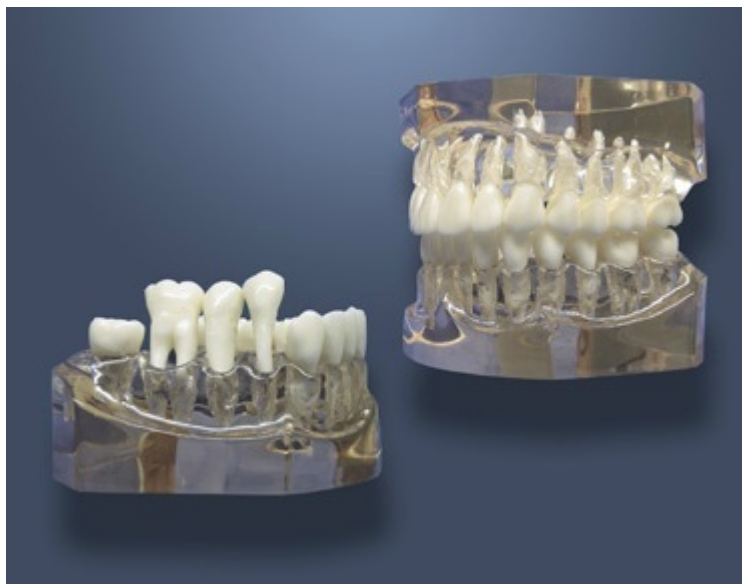

**MDO-63 - Enlarged Hygiene
Model**

Order code: **4106.MDO-63**

Cena bez DPH	137,40 Eur
Price with VAT	166,25 Eur

Parameters

Quantitative unit ks

- Upper and lower model
- Enlarged on a 3:1 scale
- With 28 removable teeth inserted in a transparent and soft resin