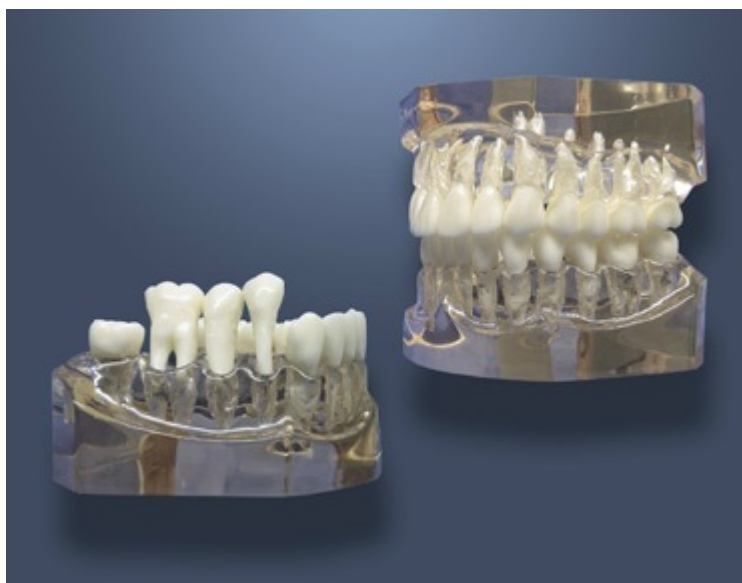

MDO-63 - Enlarged Hygiene Model

Order code: **4106.MDO-63**

Cena bez DPH	137,40 Eur
Price with VAT	166,25 Eur

Parameters

Quantitative unit ks

- Upper and lower model
- Enlarged on a 3:1 scale
- With 28 removable teeth inserted in a transparent and soft resin