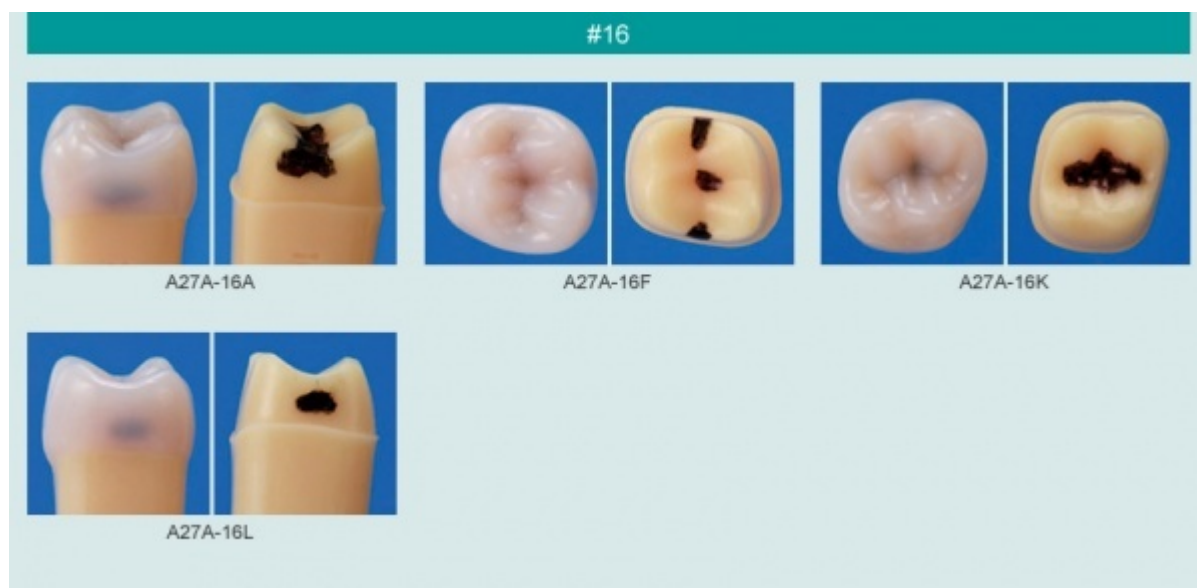

Caries Tooth Model (#16)
 Order code: **4112.342709**

Cena bez DPH	8,70 Eur
Price with VAT	10,53 Eur

Parameters

Types of replacements	Korunky a můstky
Quantitative unit	ks

- A total of 22 various caries conditions to choose from on a 2-layered enamel/dentin tooth
- Suited for soft dentin and caries removal, and cavity/abutment tooth preparation
- A27A-16L