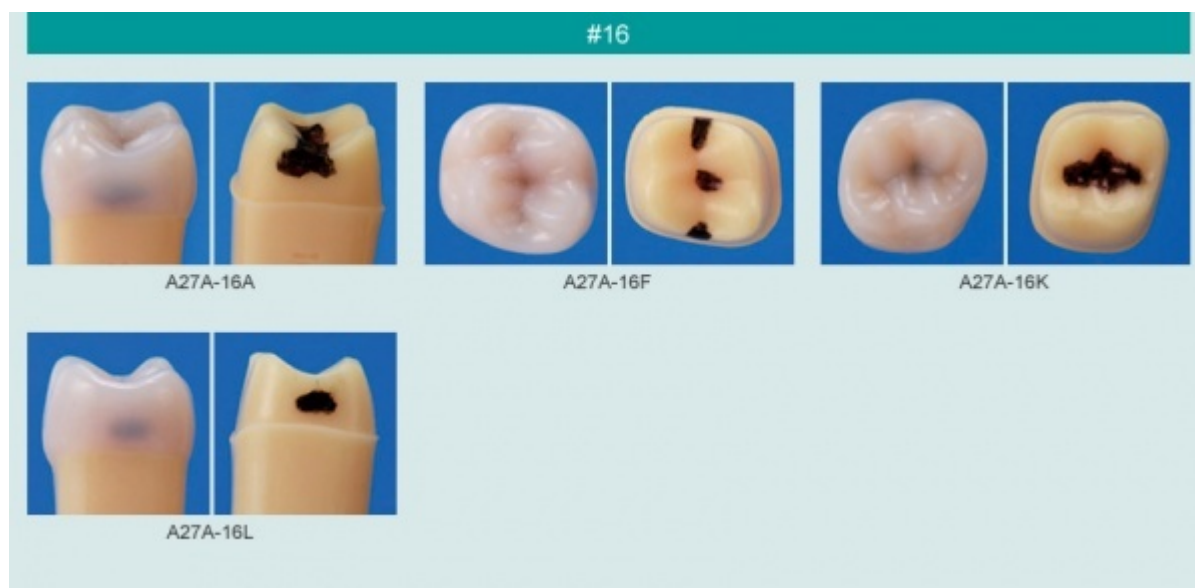

Caries Tooth Model (#16)

Order code: **4112.342708**

Cena bez DPH	8,70 Eur
Price with VAT	10,53 Eur

Parameters

Types of replacements	Korunky a můstky
Quantitative unit	ks

- A total of 22 various caries conditions to choose from on a 2-layered enamel/dentin tooth
- Suited for soft dentin and caries removal, and cavity/abutment tooth preparation
- A27A-16K