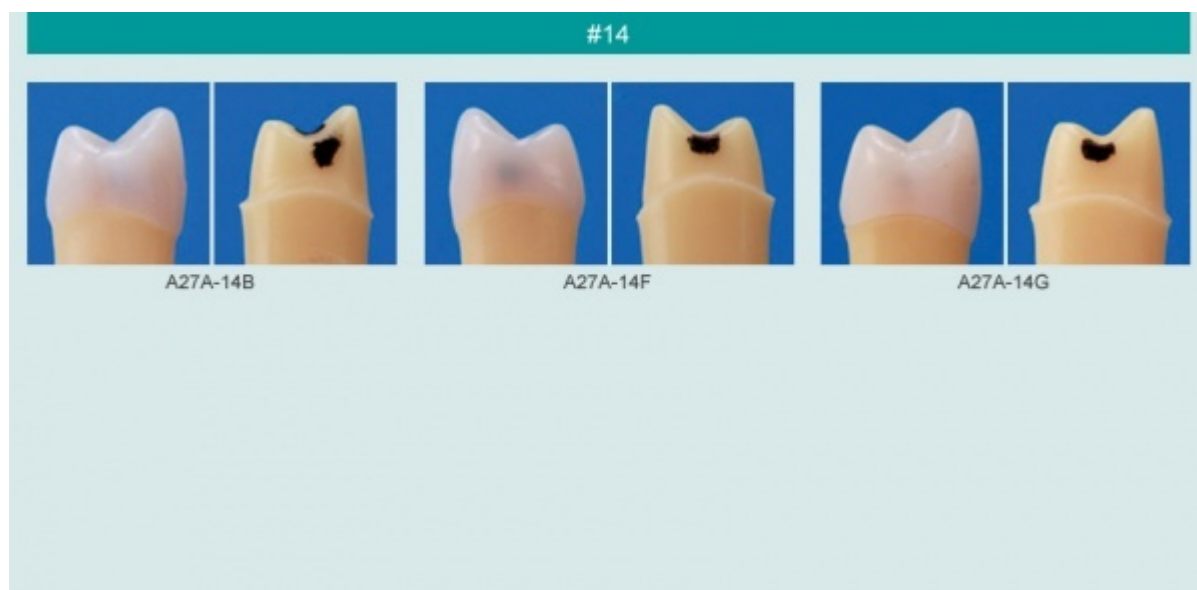

Caries Tooth Model (#14)
Order code: **4112.342706**

Cena bez DPH	8,70 Eur
Price with VAT	10,53 Eur

Parameters

Types of replacements	Korunky a můstky
Quantitative unit	ks

- A total of 22 various caries conditions to choose from on a 2-layered enamel/dentin tooth
- Suited for soft dentin and caries removal, and cavity/abutment tooth preparation
- A27A-14G