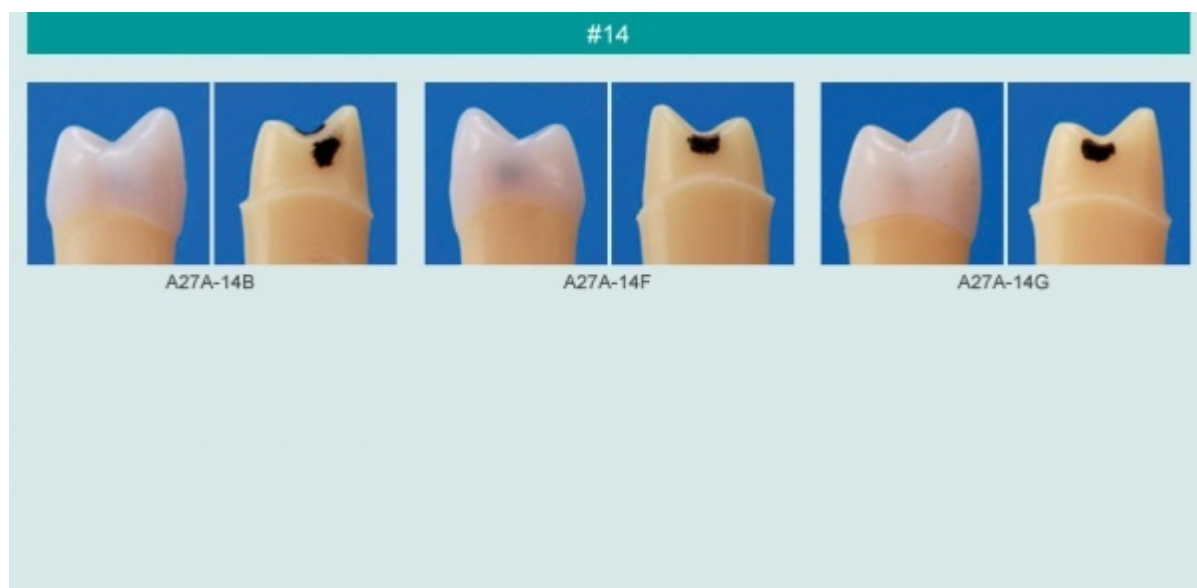

Caries Tooth Model (#14)
Order code: **4112.329754**

Cena bez DPH	8,70 Eur
Price with VAT	10,53 Eur

Parameters

Types of replacements	Korunky a můstky
Quantitative unit	ks

- A total of 22 various caries conditions to choose from on a 2-layered enamel/dentin tooth
- Suited for soft dentin and caries removal, and cavity/abutment tooth preparation
- A27A-14F