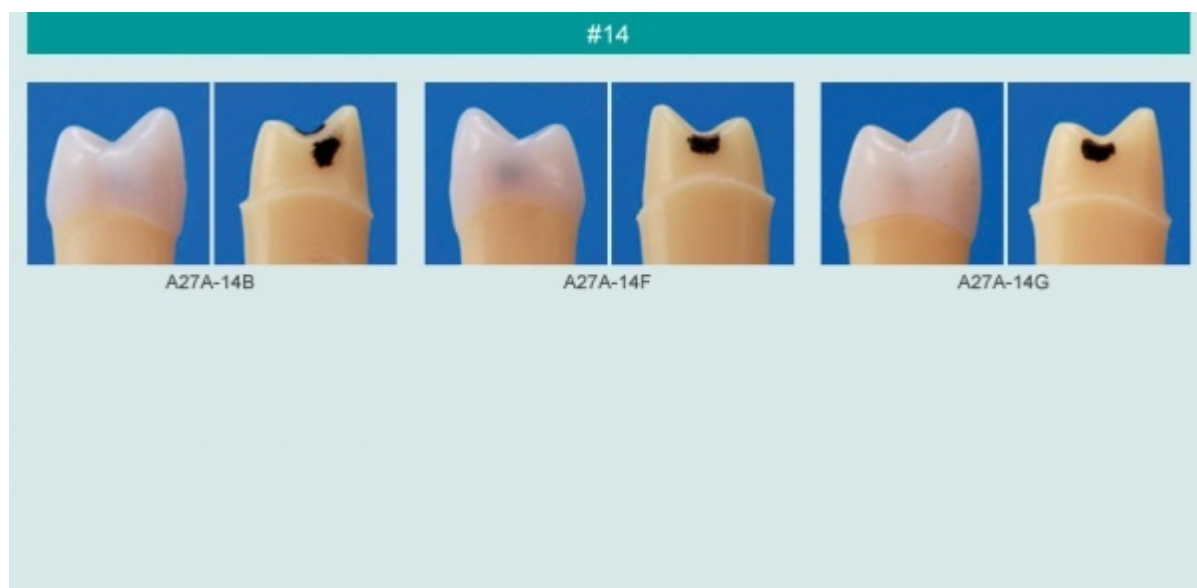

**Caries Tooth Model (#14)**  
Order code: **4112.329754**

Cena bez DPH	8,70 Eur
Price with VAT	10,53 Eur

Parameters

Types of replacements	Korunky a můstky
Quantitative unit	ks

- A total of 22 various caries conditions to choose from on a 2-layered enamel/dentin tooth
- Suited for soft dentin and caries removal, and cavity/abutment tooth preparation
- A27A-14F