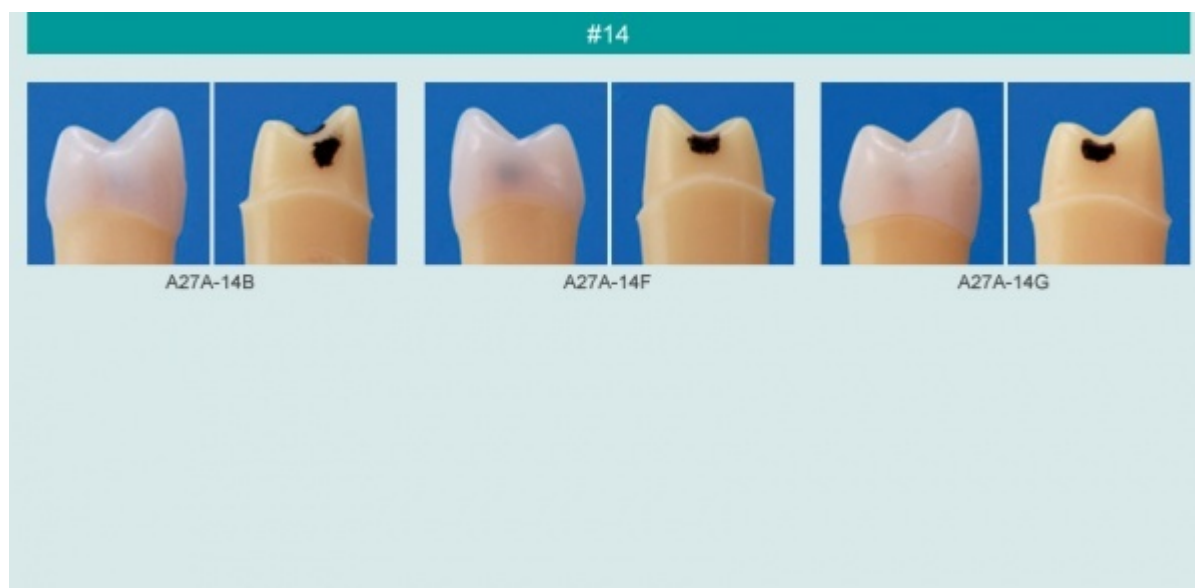

Caries Tooth Model (#14)

Order code: **4112.307070**

Cena bez DPH	8,70 Eur
Price with VAT	10,53 Eur

Parameters

Types of replacements	Korunky a můstky
Quantitative unit	ks

- A total of 22 various caries conditions to choose from on a 2-layered enamel/dentin tooth
- Suited for soft dentin and caries removal, and cavity/abutment tooth preparation
- A27A-14B