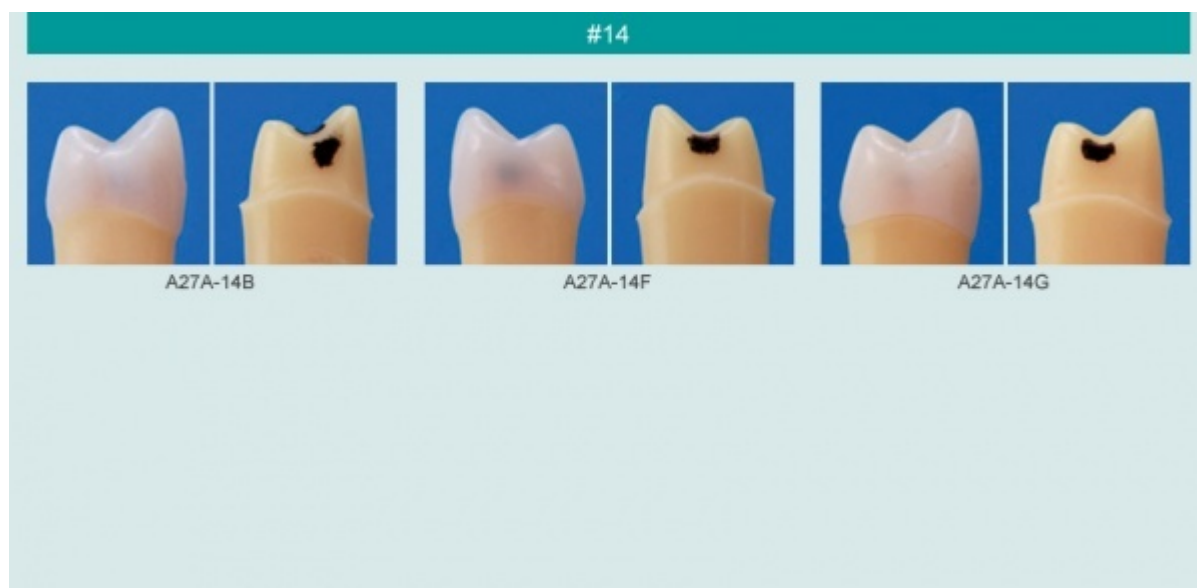

Caries Tooth Model (#14)
Order code: **4112.307070**

Cena bez DPH	8,70 Eur
Price with VAT	10,53 Eur

Parameters

Types of replacements	Korunky a můstky
Quantitative unit	ks

- A total of 22 various caries conditions to choose from on a 2-layered enamel/dentin tooth
- Suited for soft dentin and caries removal, and cavity/abutment tooth preparation
- A27A-14B