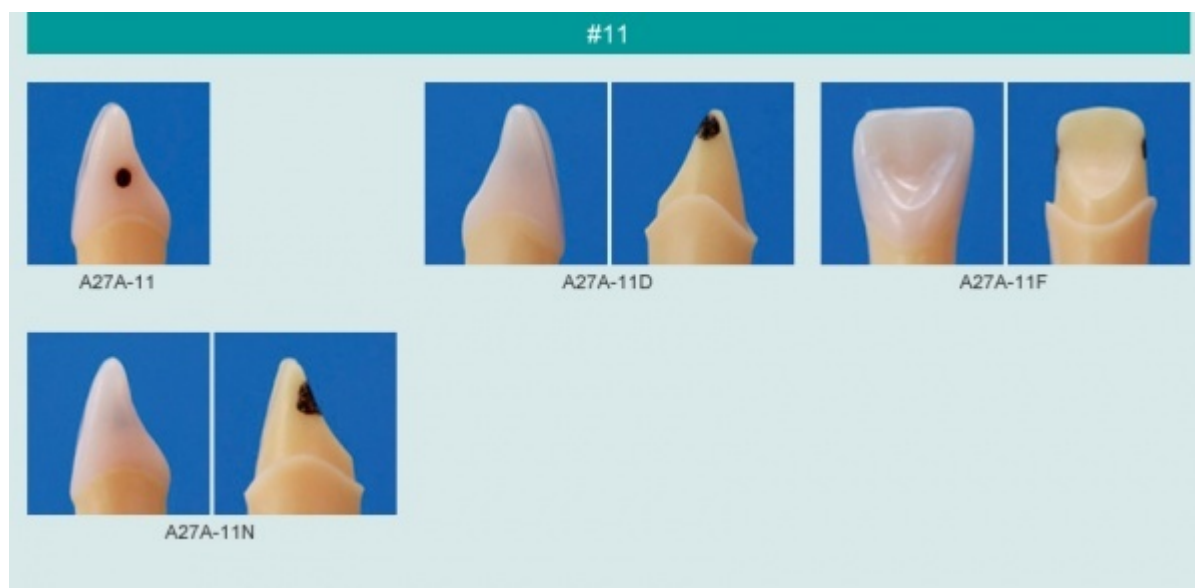

Caries Tooth Model (#11)

Order code: **4112.307063**

Cena bez DPH	8,70 Eur
Price with VAT	10,53 Eur

Parameters

Types of replacements	Korunky a můstky
Quantitative unit	ks

- A total of 22 various caries conditions to choose from on a 2-layered enamel/dentin tooth
- Suited for soft dentin and caries removal, and cavity/abutment tooth preparation
- A27A-11F