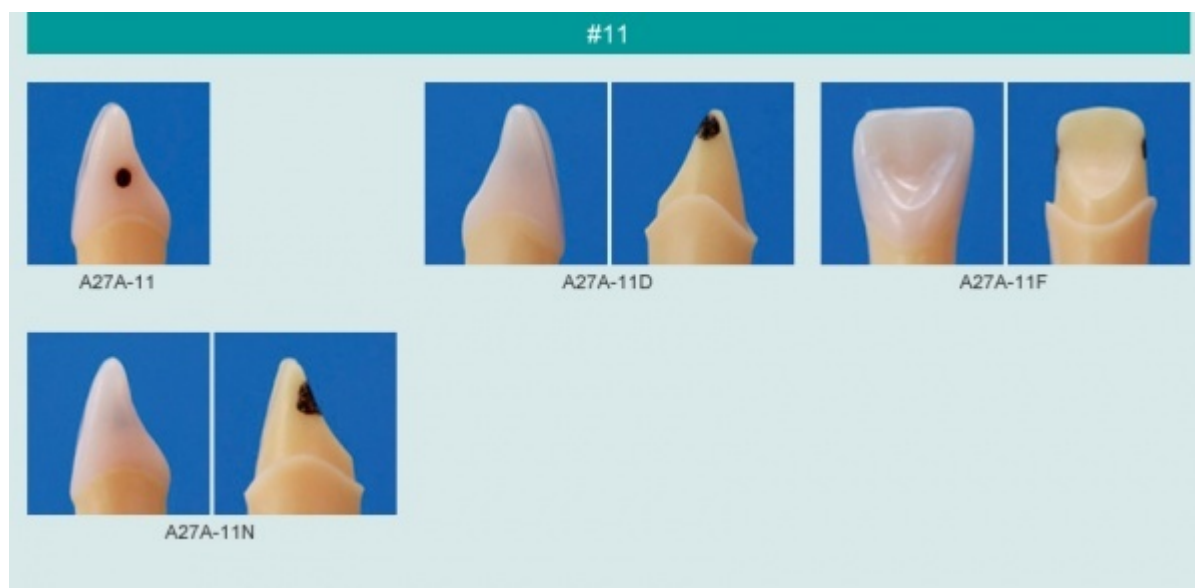

Caries Tooth Model (#11)

Order code: **4112.307061**

Cena bez DPH	8,70 Eur
Price with VAT	10,53 Eur

Parameters

Types of replacements	Korunky a můstky
Quantitative unit	ks

- A total of 22 various caries conditions to choose from on a 2-layered enamel/dentin tooth
- Suited for soft dentin and caries removal, and cavity/abutment tooth preparation
- A27A-11D