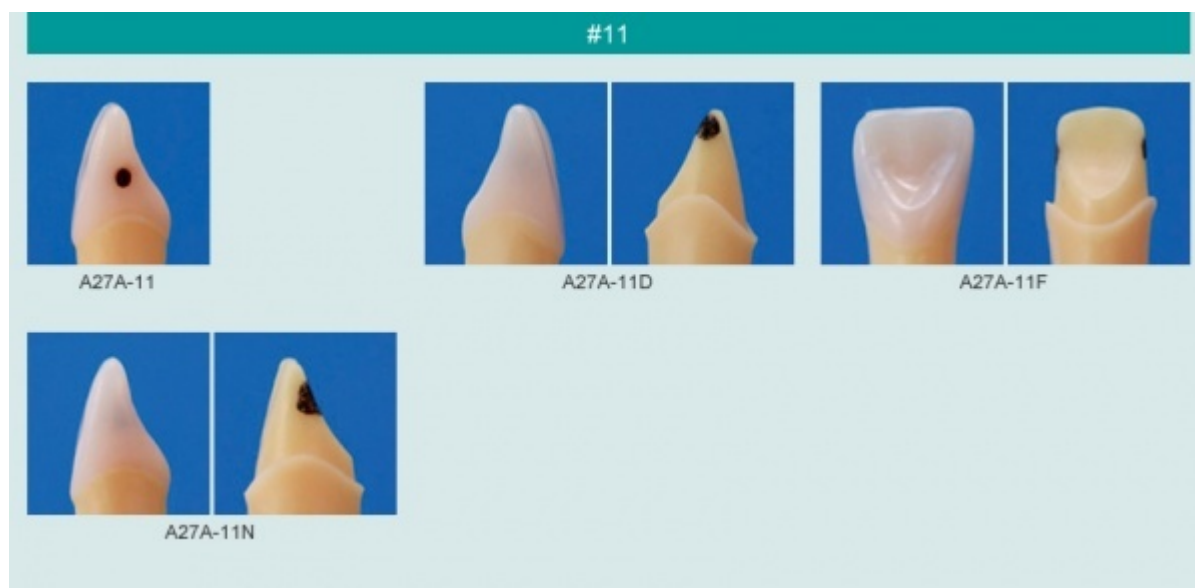

## Caries Tooth Model (#11)

Order code: **4112.307061**

Cena bez DPH	8,70 Eur
Price with VAT	10,53 Eur

### Parameters

Types of replacements	Korunky a můstky
Quantitative unit	ks

- A total of 22 various caries conditions to choose from on a 2-layered enamel/dentin tooth
- Suited for soft dentin and caries removal, and cavity/abutment tooth preparation
- A27A-11D