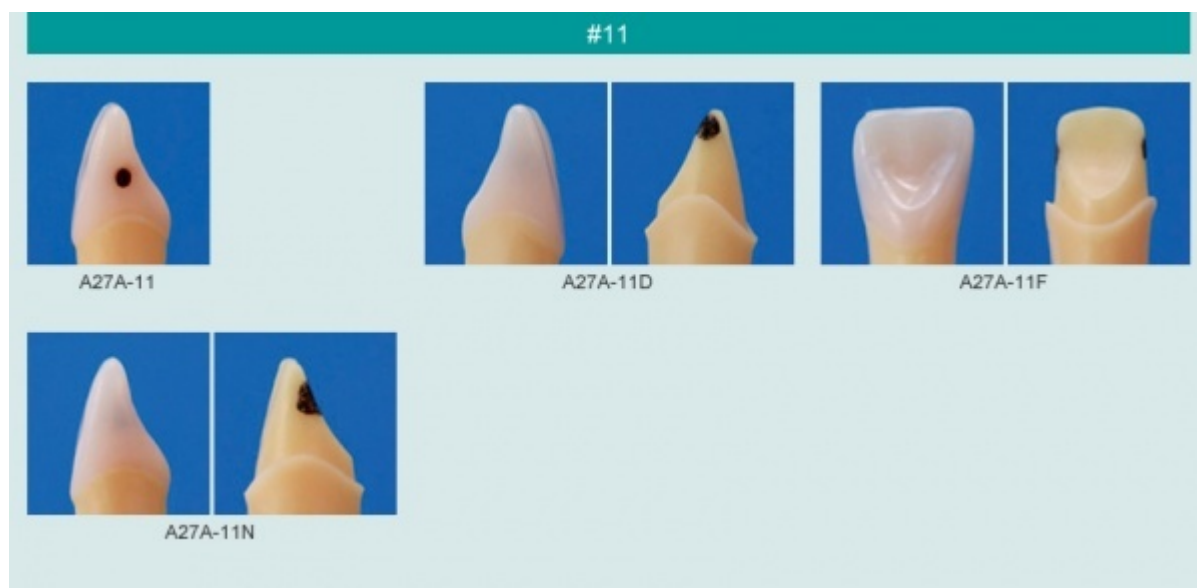

## Caries Tooth Model (#11)

Order code: **4112.307057**

Cena bez DPH	8,70 Eur
Price with VAT	10,53 Eur

### Parameters

Types of replacements	Korunky a můstky
Quantitative unit	ks

- A total of 22 various caries conditions to choose from on a 2-layered enamel/dentin tooth
- Suited for soft dentin and caries removal, and cavity/abutment tooth preparation
- A27A-11