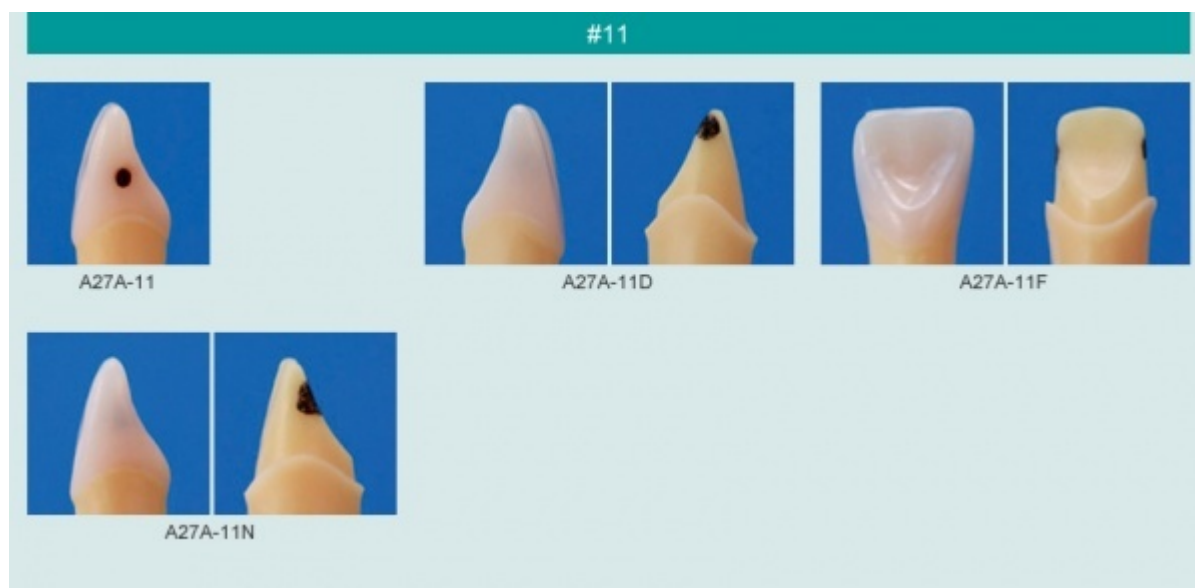

Caries Tooth Model (#11)

Order code: **4112.307057**

| | |
|----------------|-----------|
| Cena bez DPH | 8,70 Eur |
| Price with VAT | 10,53 Eur |

Parameters

| | |
|-----------------------|------------------|
| Types of replacements | Korunky a můstky |
| Quantitative unit | ks |

- A total of 22 various caries conditions to choose from on a 2-layered enamel/dentin tooth
- Suited for soft dentin and caries removal, and cavity/abutment tooth preparation
- A27A-11