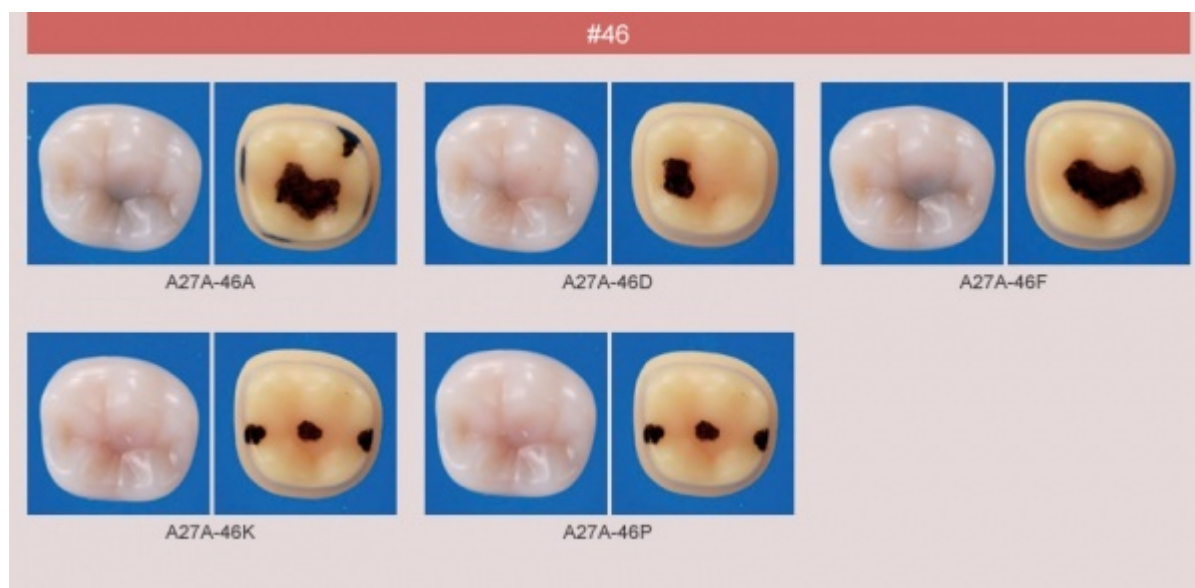

Caries Tooth Model (#46)

Order code: **4112.342711**

Cena bez DPH	8,70 Eur
Price with VAT	10,53 Eur

Parameters

Types of replacements	Korunky a můstky
Quantitative unit	ks

- A total of 22 various caries conditions to choose from on a 2-layered enamel/dentin tooth
- Suited for soft dentin and caries removal, and cavity/abutment tooth preparation
- A27A-46P