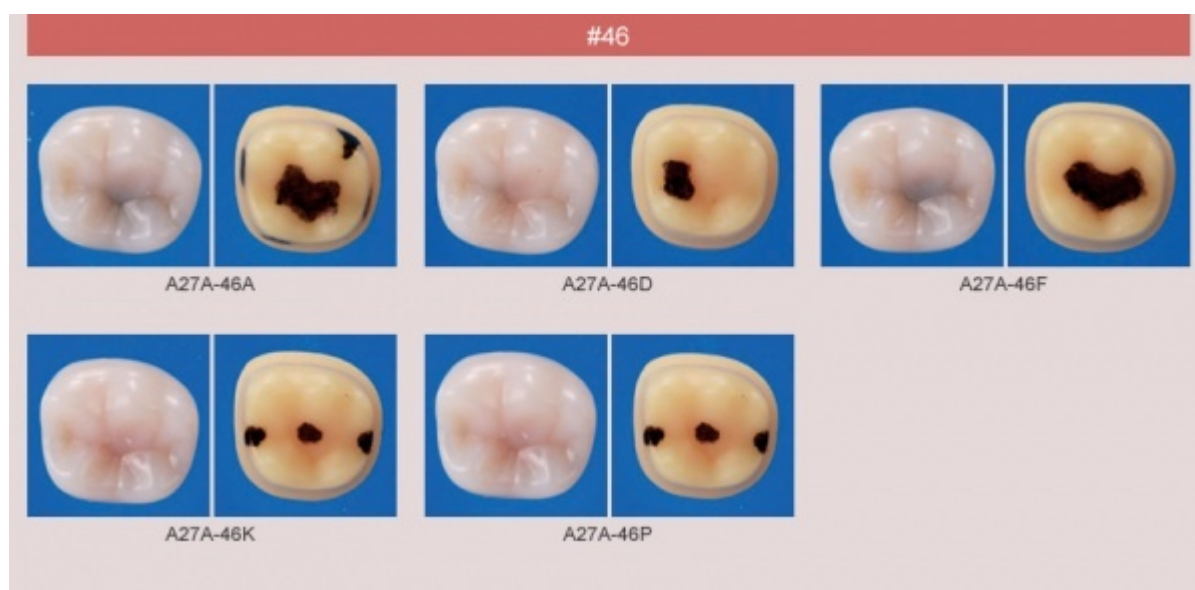

Caries Tooth Model (#46)

Order code: **4112.307110**

Cena bez DPH	8,70 Eur
Price with VAT	10,53 Eur

Parameters

Types of replacements	Korunky a můstky
Quantitative unit	ks

- A total of 22 various caries conditions to choose from on a 2-layered enamel/dentin tooth
- Suited for soft dentin and caries removal, and cavity/abutment tooth preparation
- A27A-46F